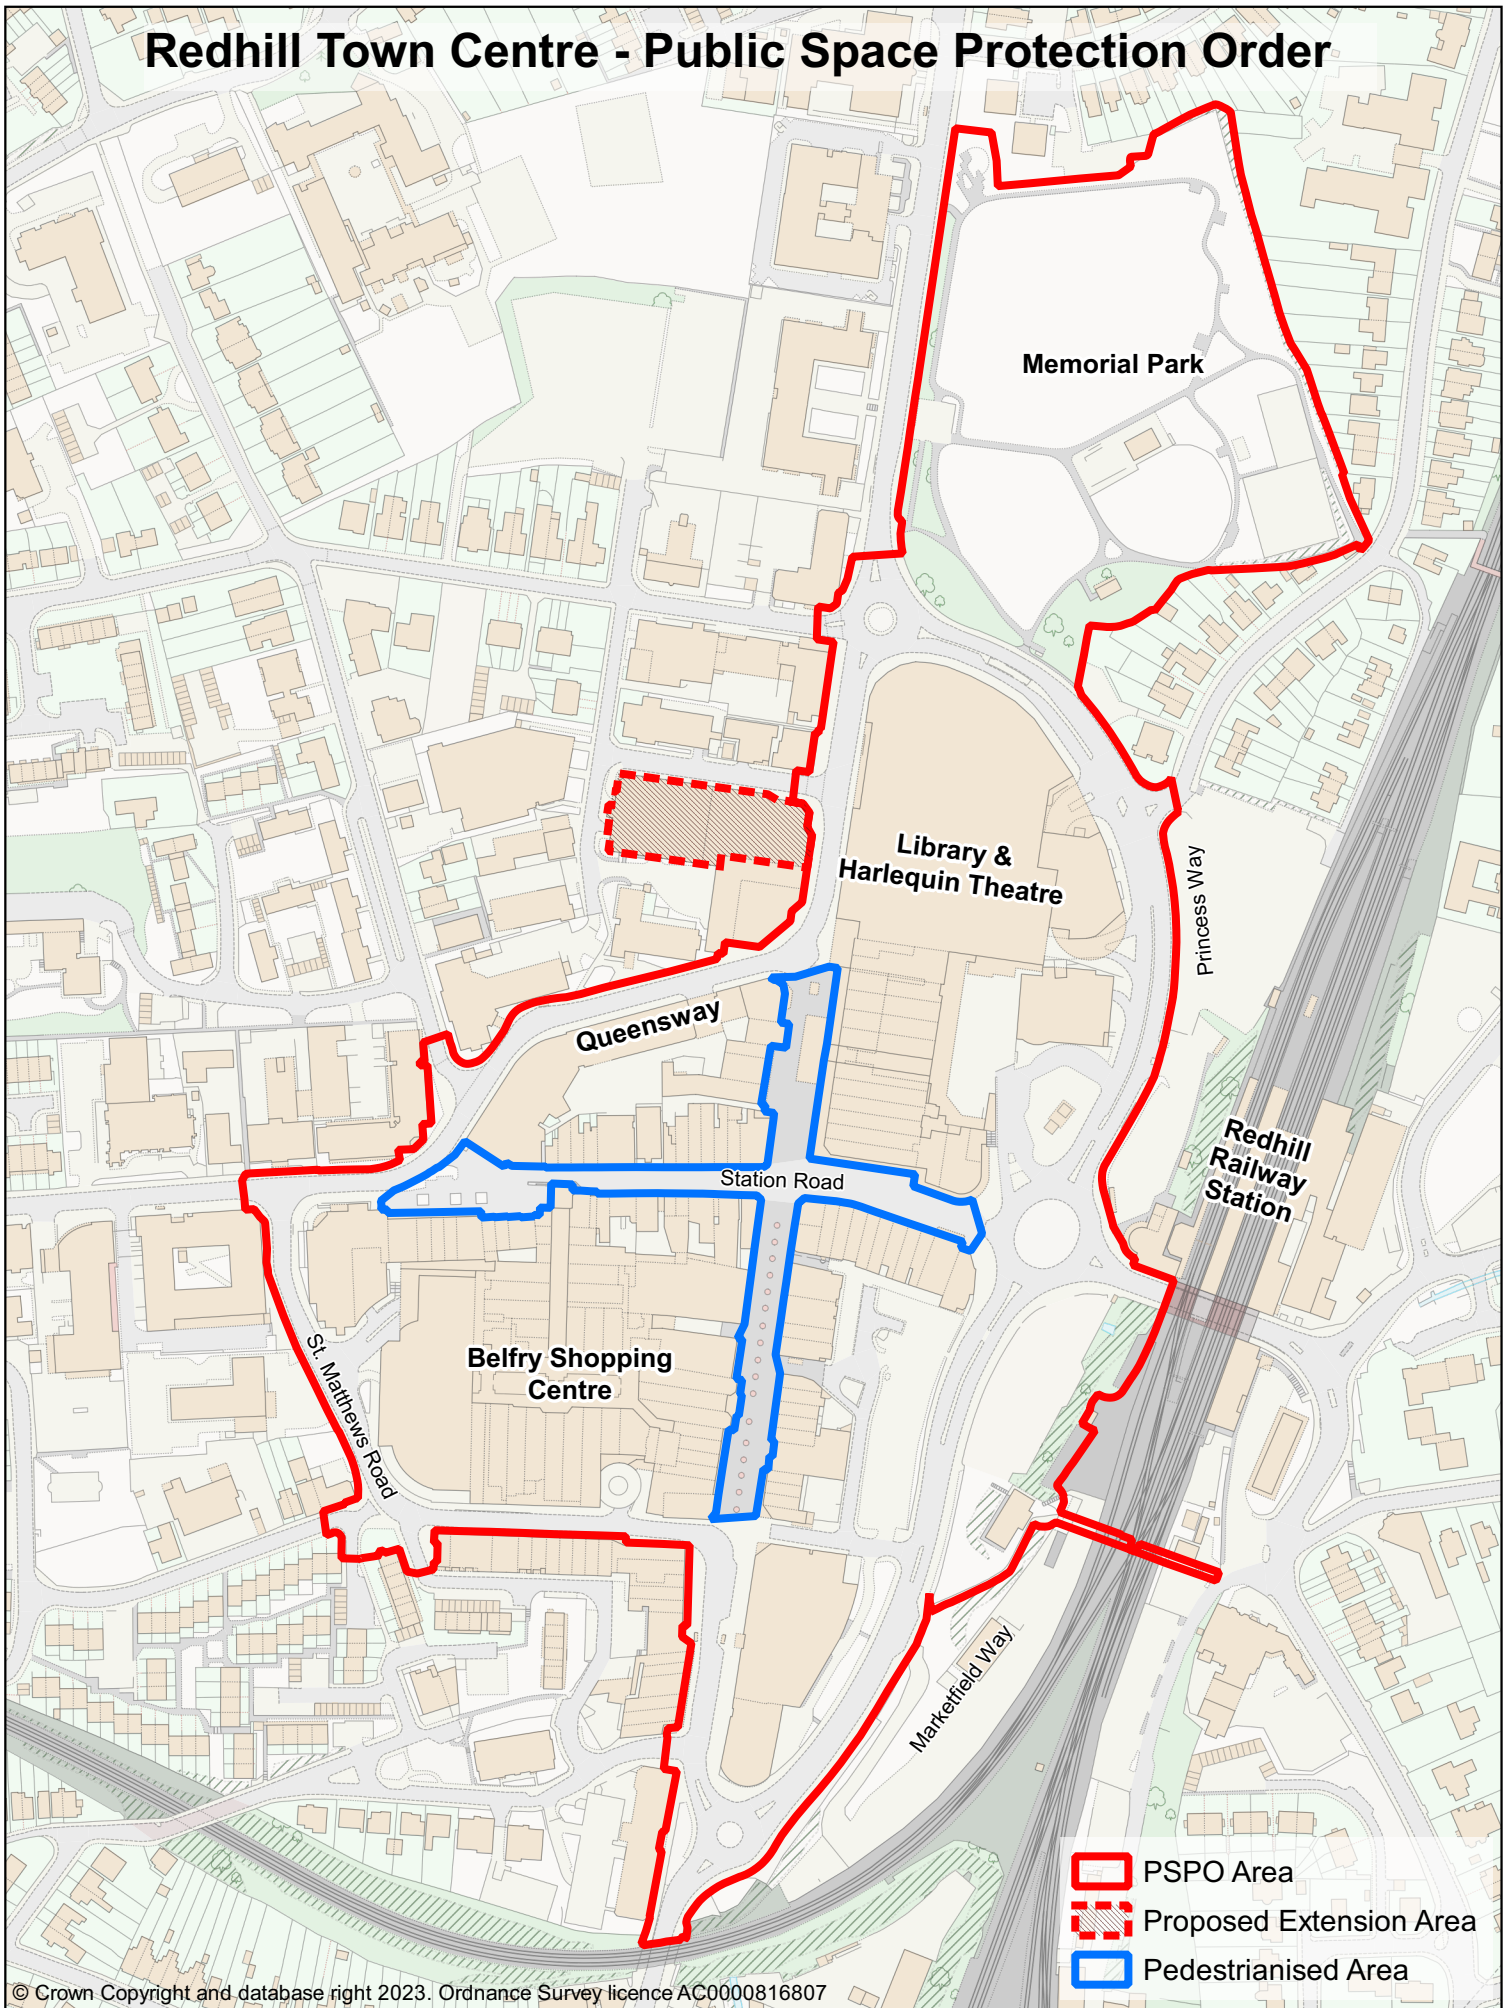

# Redhill Town Centre - Public Space Protection Order

© Crown Copyright and database right 2023. Ordnance Survey licence AC0000816807

Project: DIT-23-0055  
User: GIS  
Dept: Community Development

Scale: 1:3194  
Date: 2023-06-28

Castlefield Road  
Reigate  
Surrey  
RH2 0SH

Reigate & Banstead  
BOROUGH COUNCIL  
Banstead | Horley | Redhill | Reigate