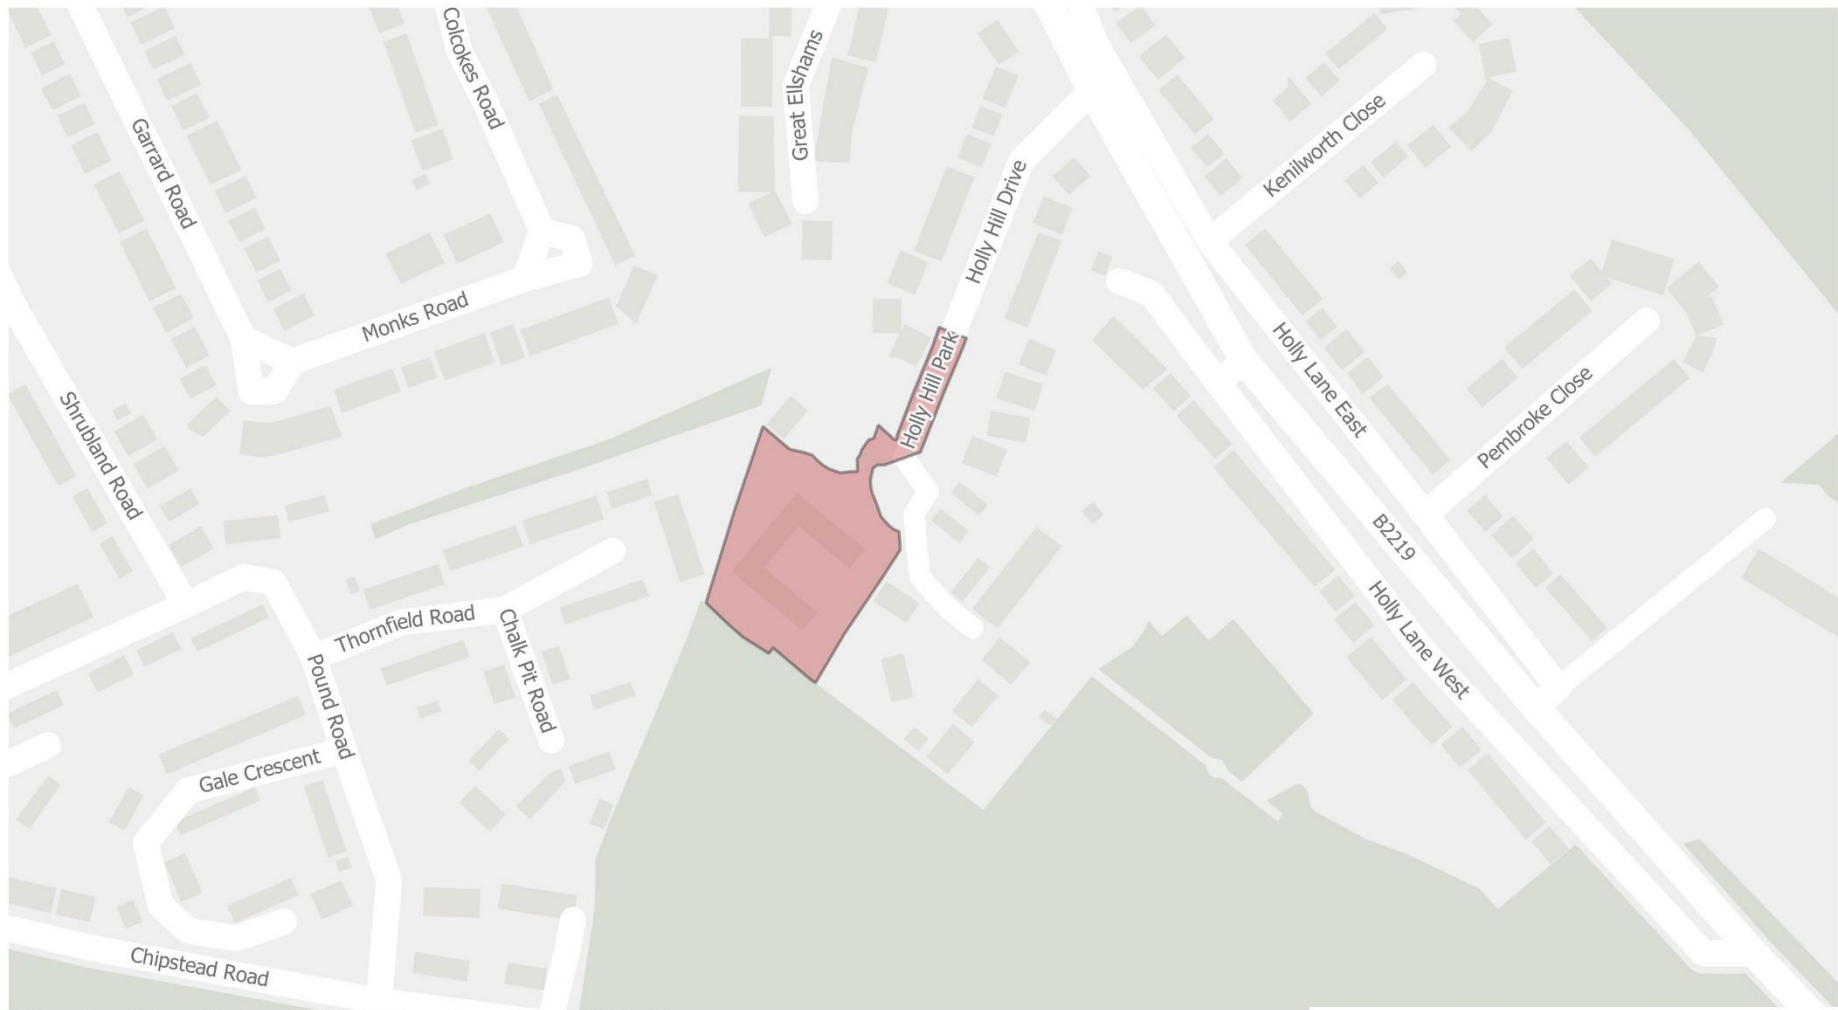

RBBCBLR182 - Roseacre, Holly Hill Drive, Banstead,  
Surrey, SM7 2BD

© Crown Copyright and database right 2022 Ordnance Survey Licence 100019405

2022 Brownfield Land Register Sites