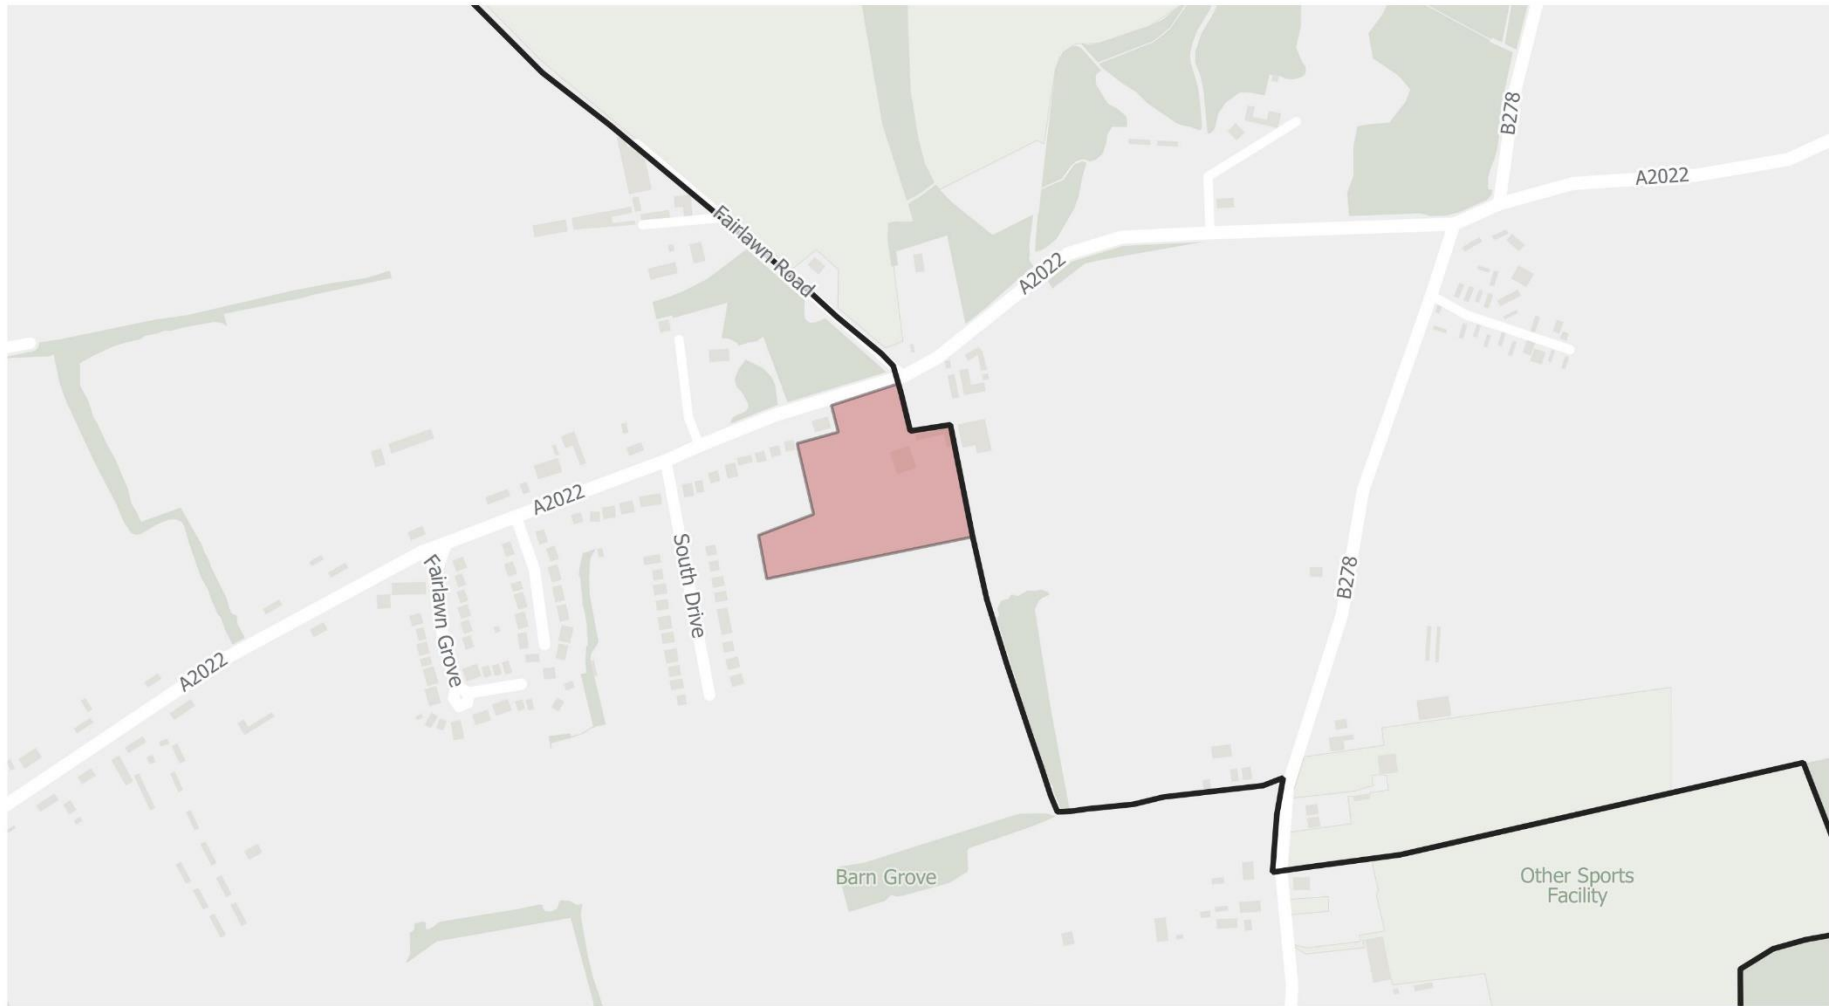

RBBCBLR178 - Oak Tree Farm, 25 Croydon Lane,
Banstead, Surrey, SM7 3BE

© Crown Copyright and database right 2022 Ordnance Survey Licence 100019405

2022 Brownfield Land Register Sites RBBC Boundary