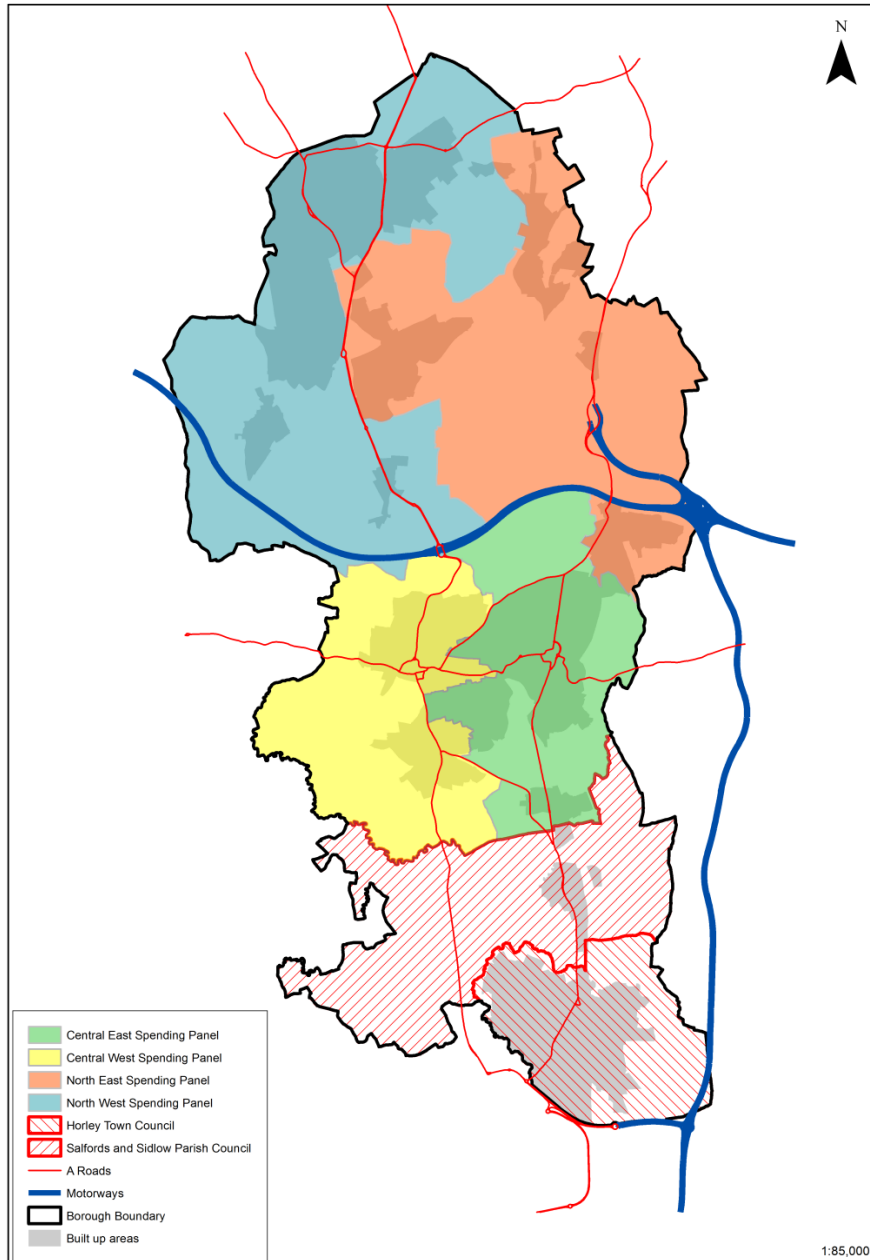

CIL Local Fund Panel Areas

North East Area
 Chipstead, Kingswood & Woodmansterne
 Hooley, Merstham & Netherne

North West Area
 Banstead Village
 Lower Kingswood, Tadworth & Walton
 Nork
 Tattenham Corner & Preston

Central East Area
 Earlswood & Whitebushes
 Meadvale & St John's
 Redhill East
 Redhill West & Wray Common

Central West Area
 Reigate
 South Park & Woodhatch