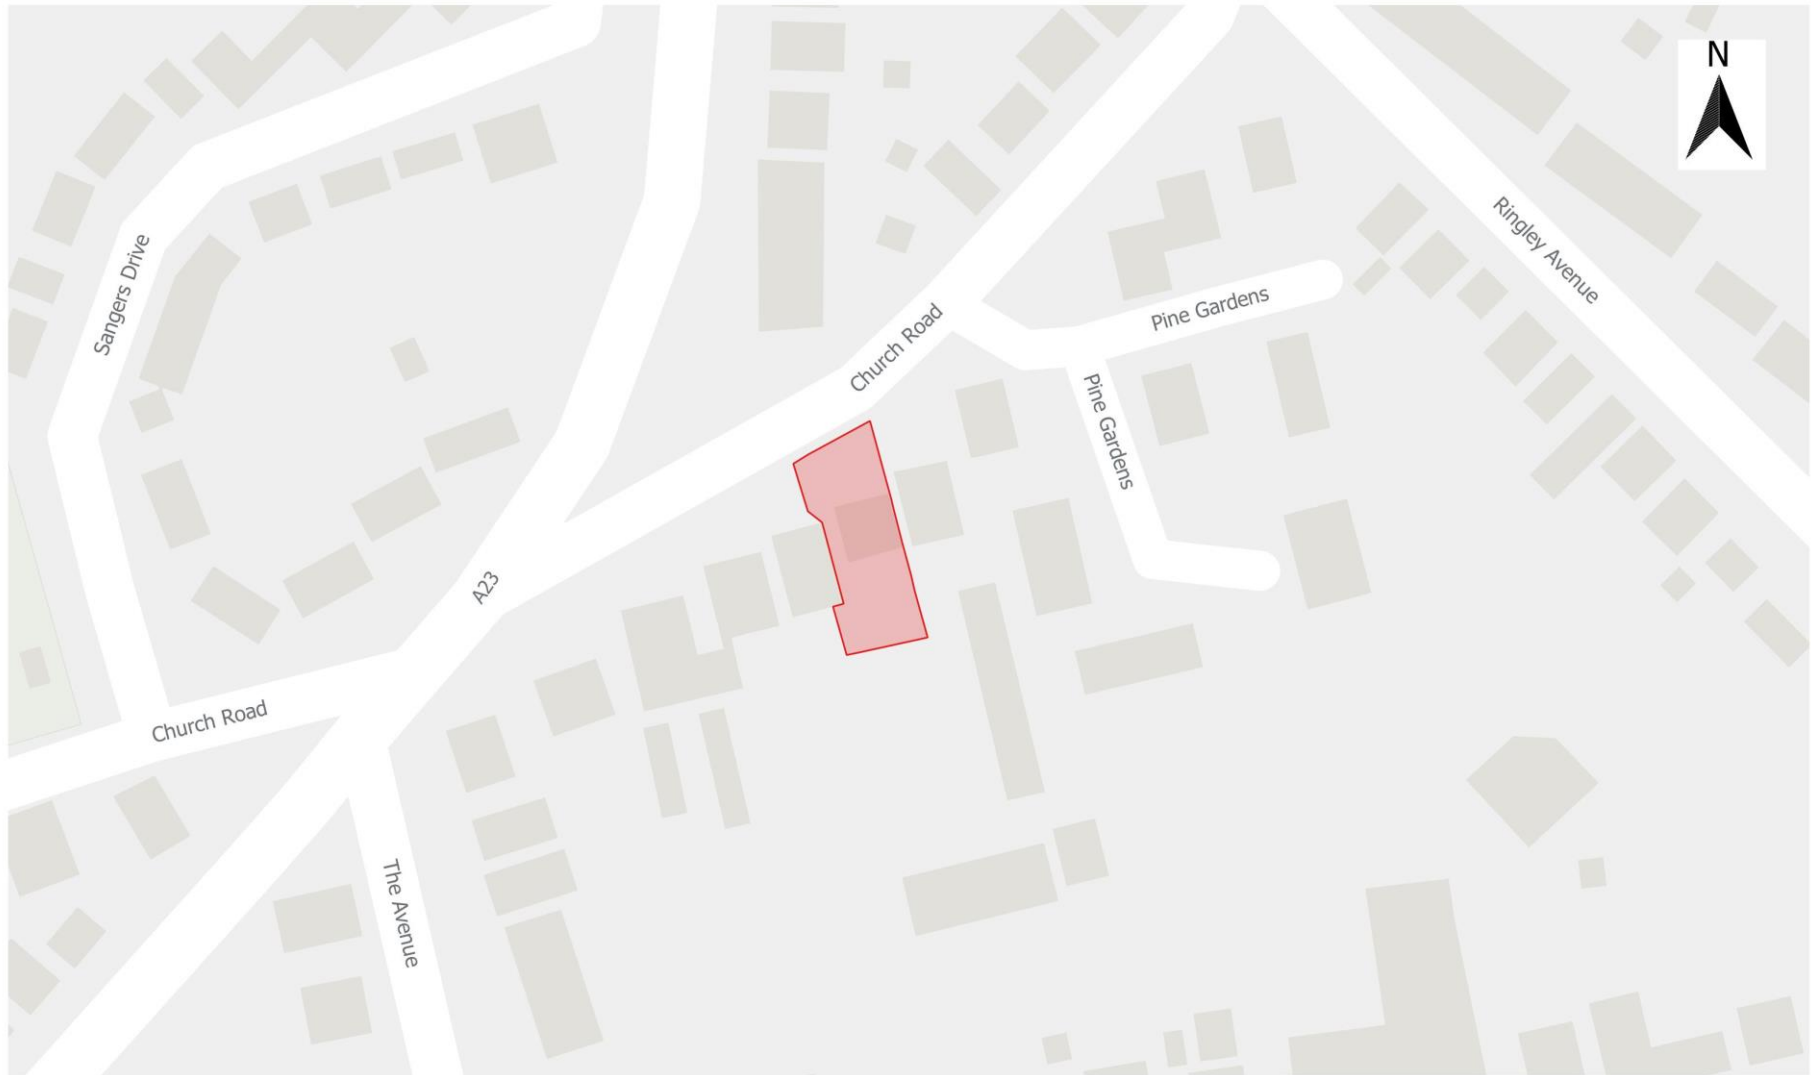

RBBCBLR171 - 17 Church Road, Horley, Surrey, RH6 7EY

© Crown Copyright and database right 2021. Ordnance Survey licence 100019405

 2021 Brownfield Land Register Sites