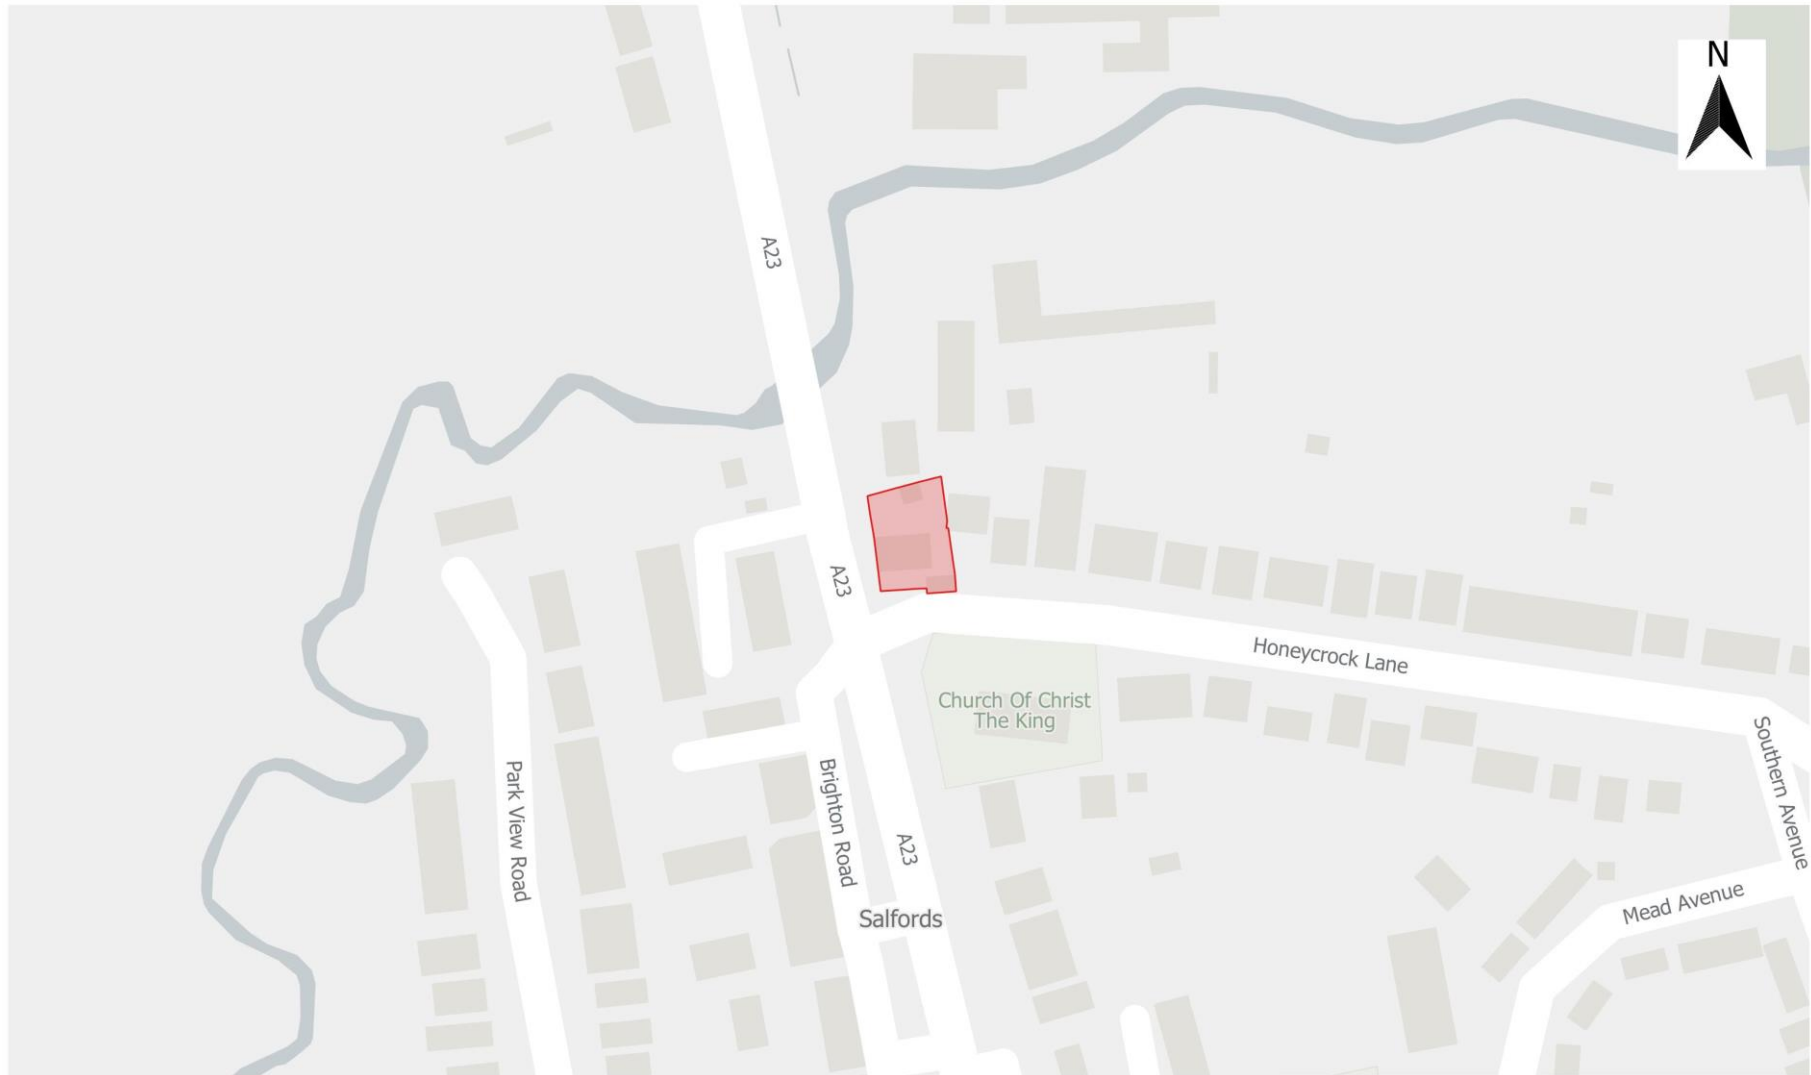

**RBBCBLR170 - Salfords Village Store, 21 Brighton Road, Salfords, Surrey, RH1 5BT**

© Crown Copyright and database right 2021. Ordnance Survey licence 100019405

2021 Brownfield Land Register Sites

0 25 50 m