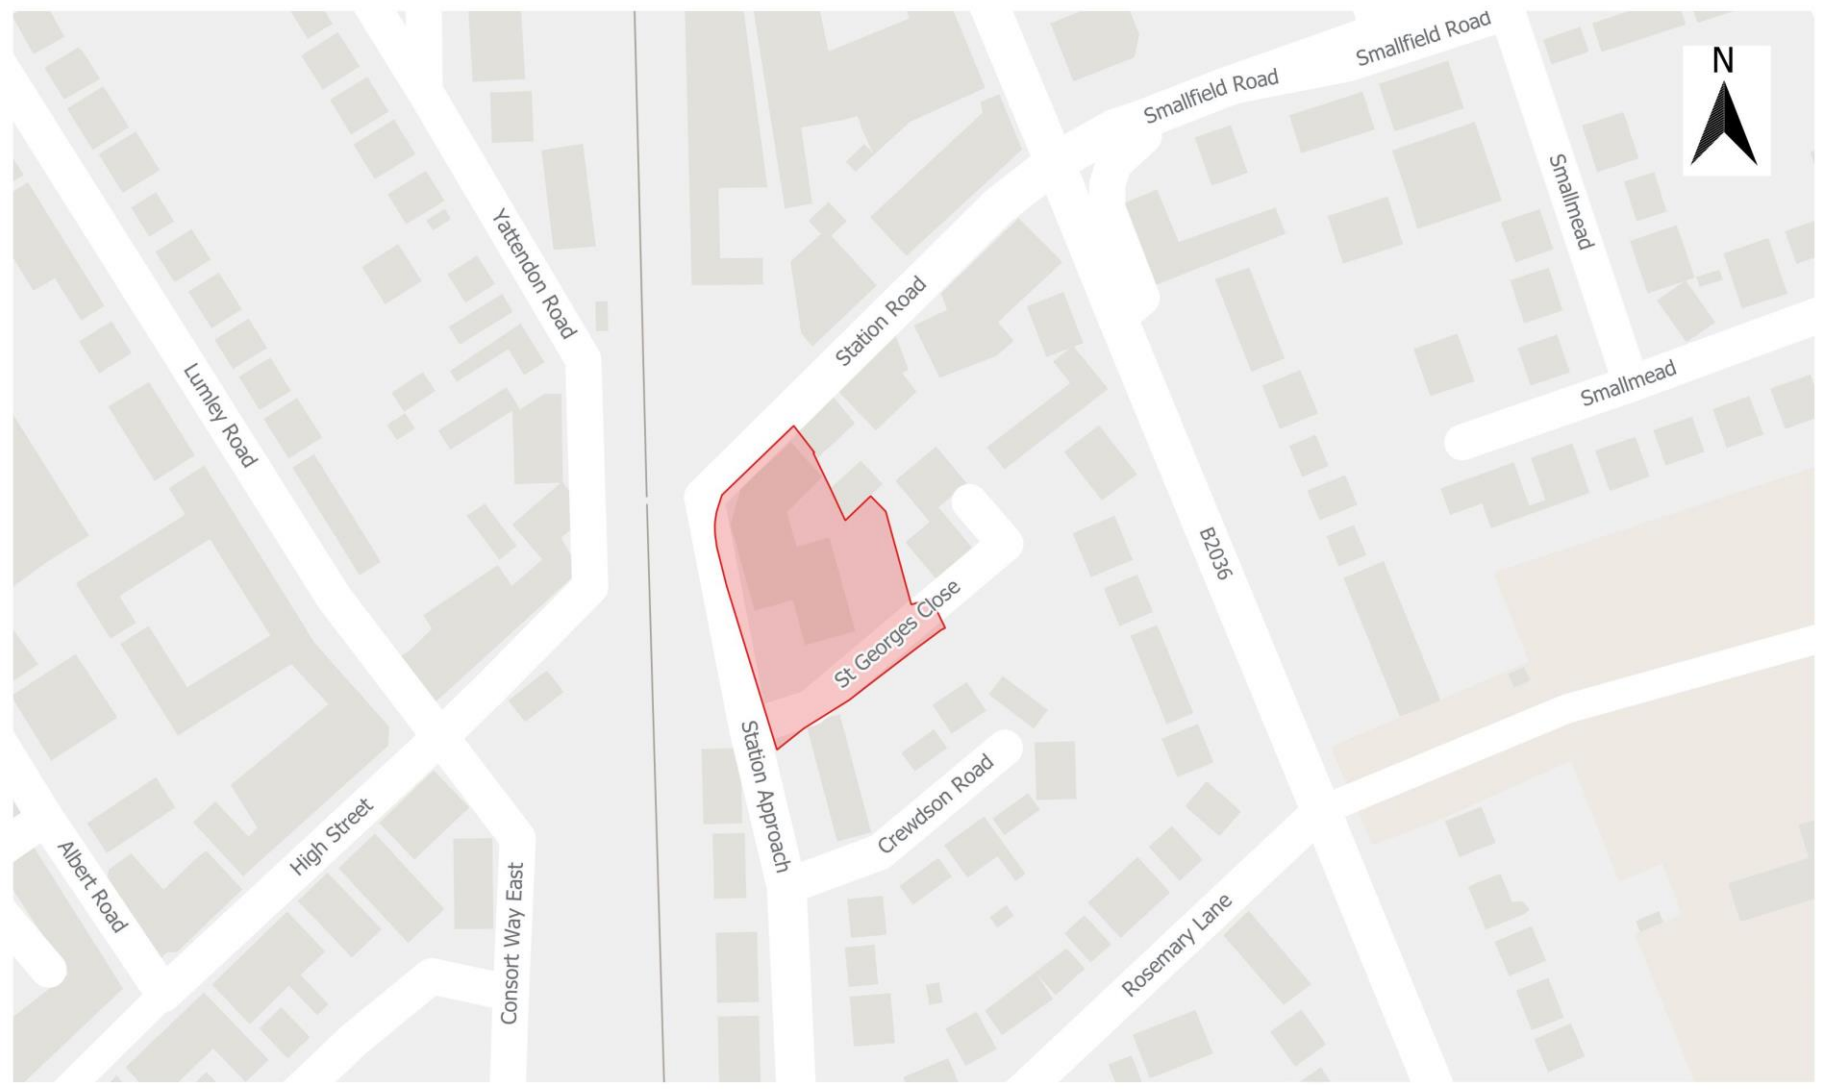

RBBCBLR169 - Scotia Gas Networks, St Lawrence House, Station Approach, Horley, Surrey, RH6 9HJ

© Crown Copyright and database right 2021. Ordnance Survey licence 100019405