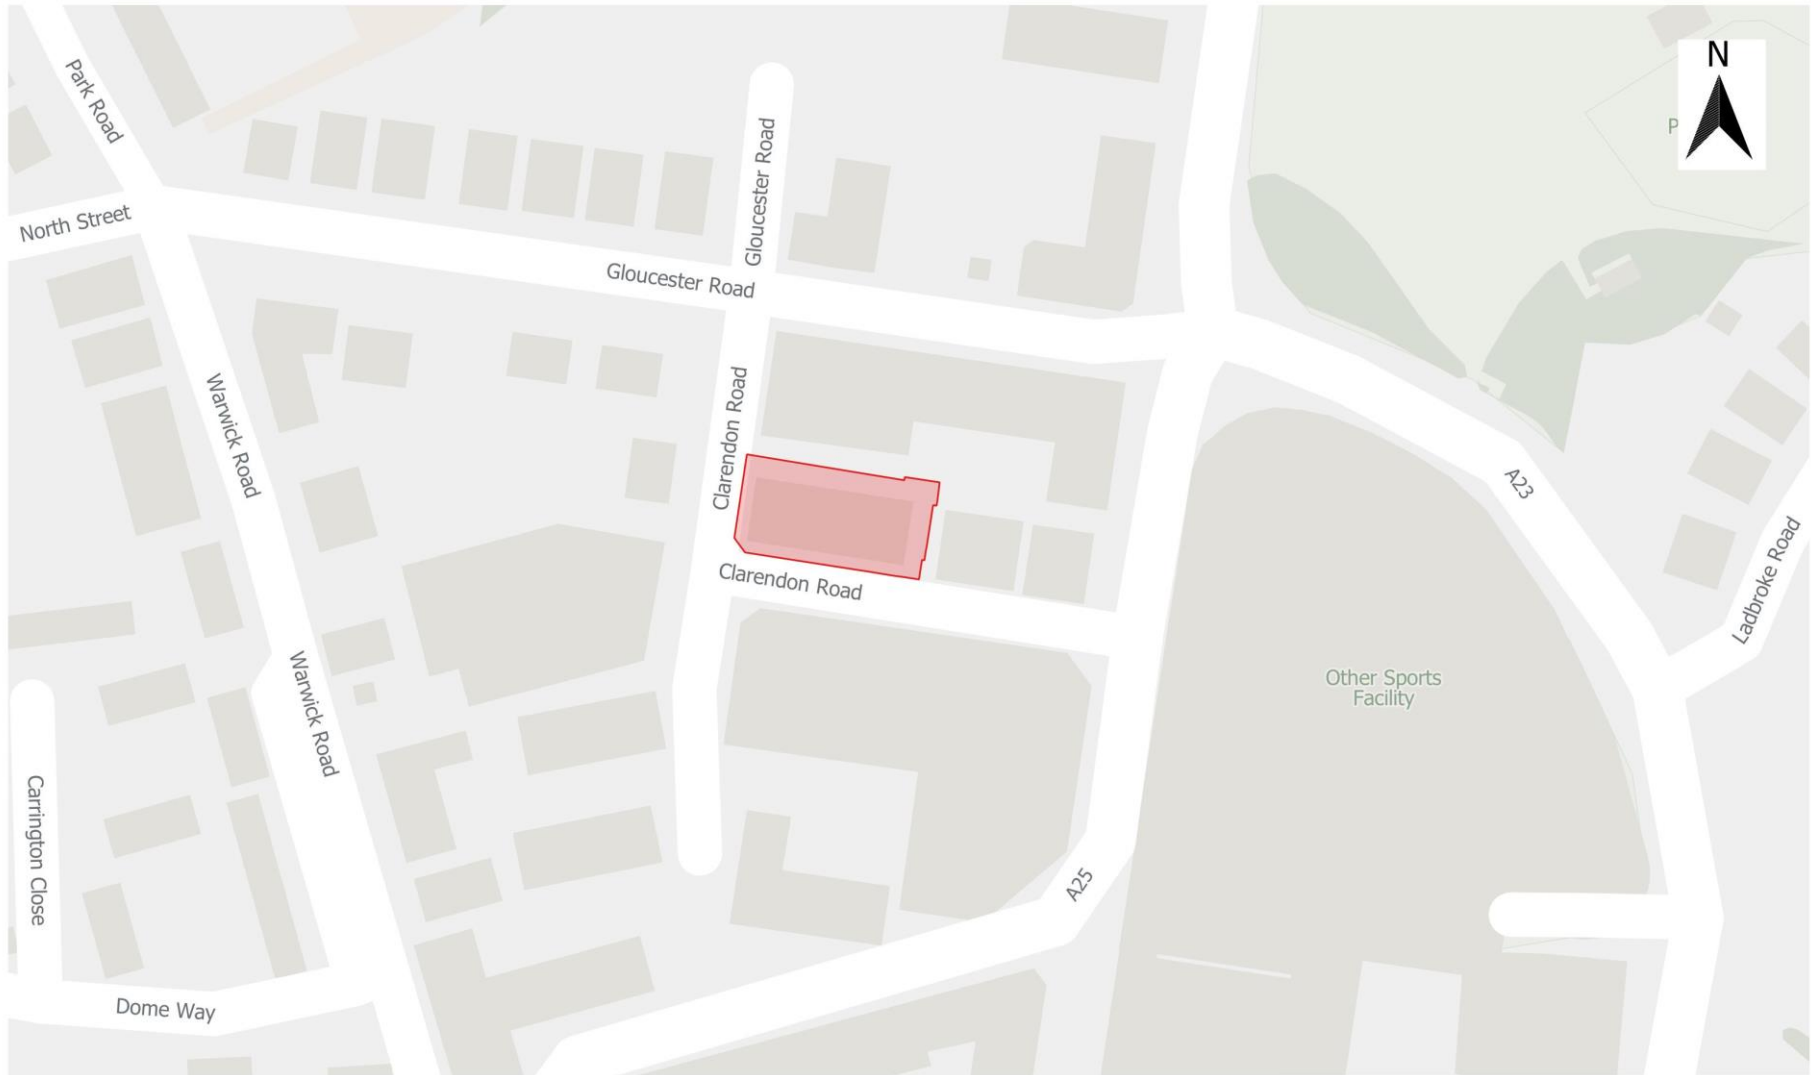

**RBBCBLR165 - Abbey House, 25 Clarendon Road, Redhill, Surrey, RH1 1QZ**

© Crown Copyright and database right 2021. Ordnance Survey licence 100019405

2021 Brownfield Land Register Sites

0 25 50 m