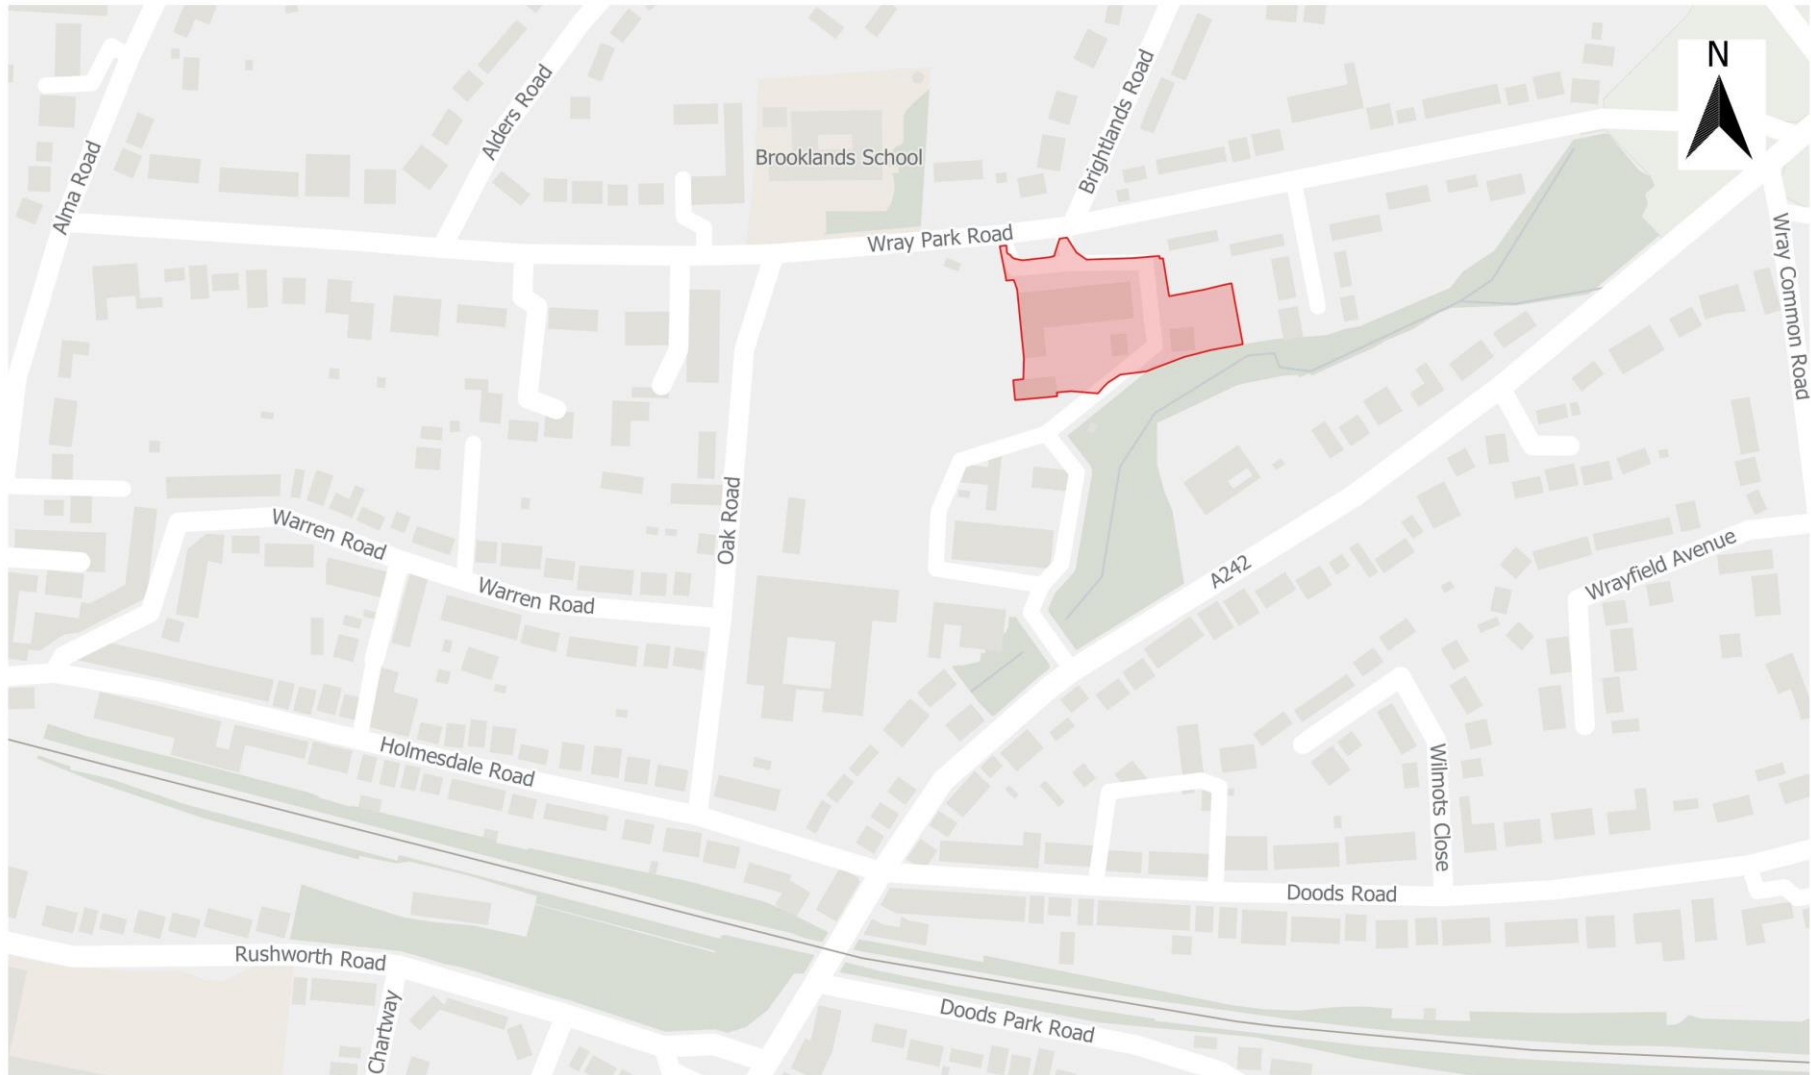

RBBCBLR155 - Wray Park, Reigate, Site A

© Crown Copyright and database right 2021. Ordnance Survey licence 100019405

 2021 Brownfield Land Register Sites

0 75 150 m