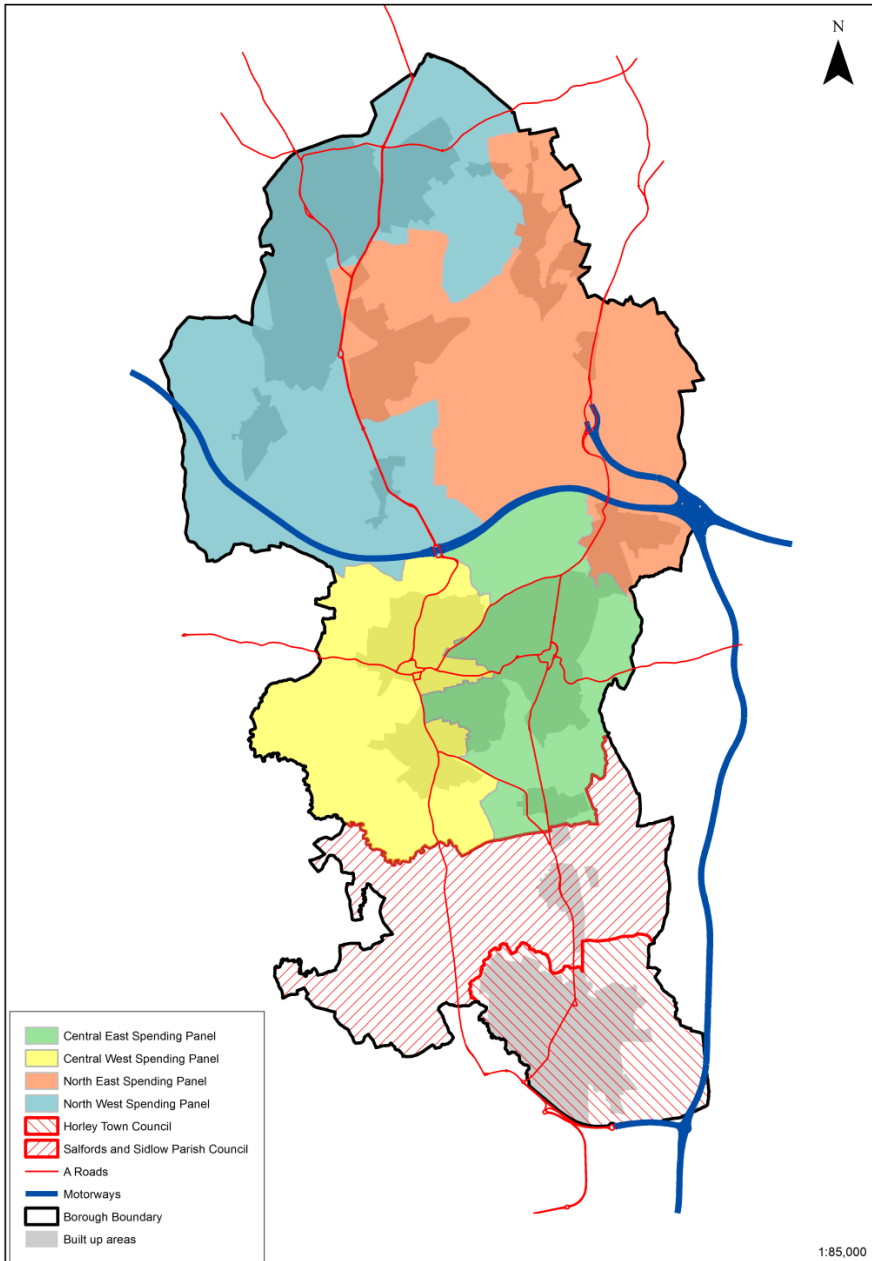

CIL Local Fund Panel Areas

North East Area
 Chipstead, Kingswood & Woodmansterne
 Hooley, Merstham & Netherne

North West Area
 Banstead Village
 Lower Kingswood, Tadworth & Walton
 Nork
 Tattenham Corner & Preston

Central East Area
 Earlswood & Whitebushes
 Meadvale & St John's
 Redhill East
 Redhill West & Wray Common

Central West Area
 Reigate
 South Park & Woodhatch