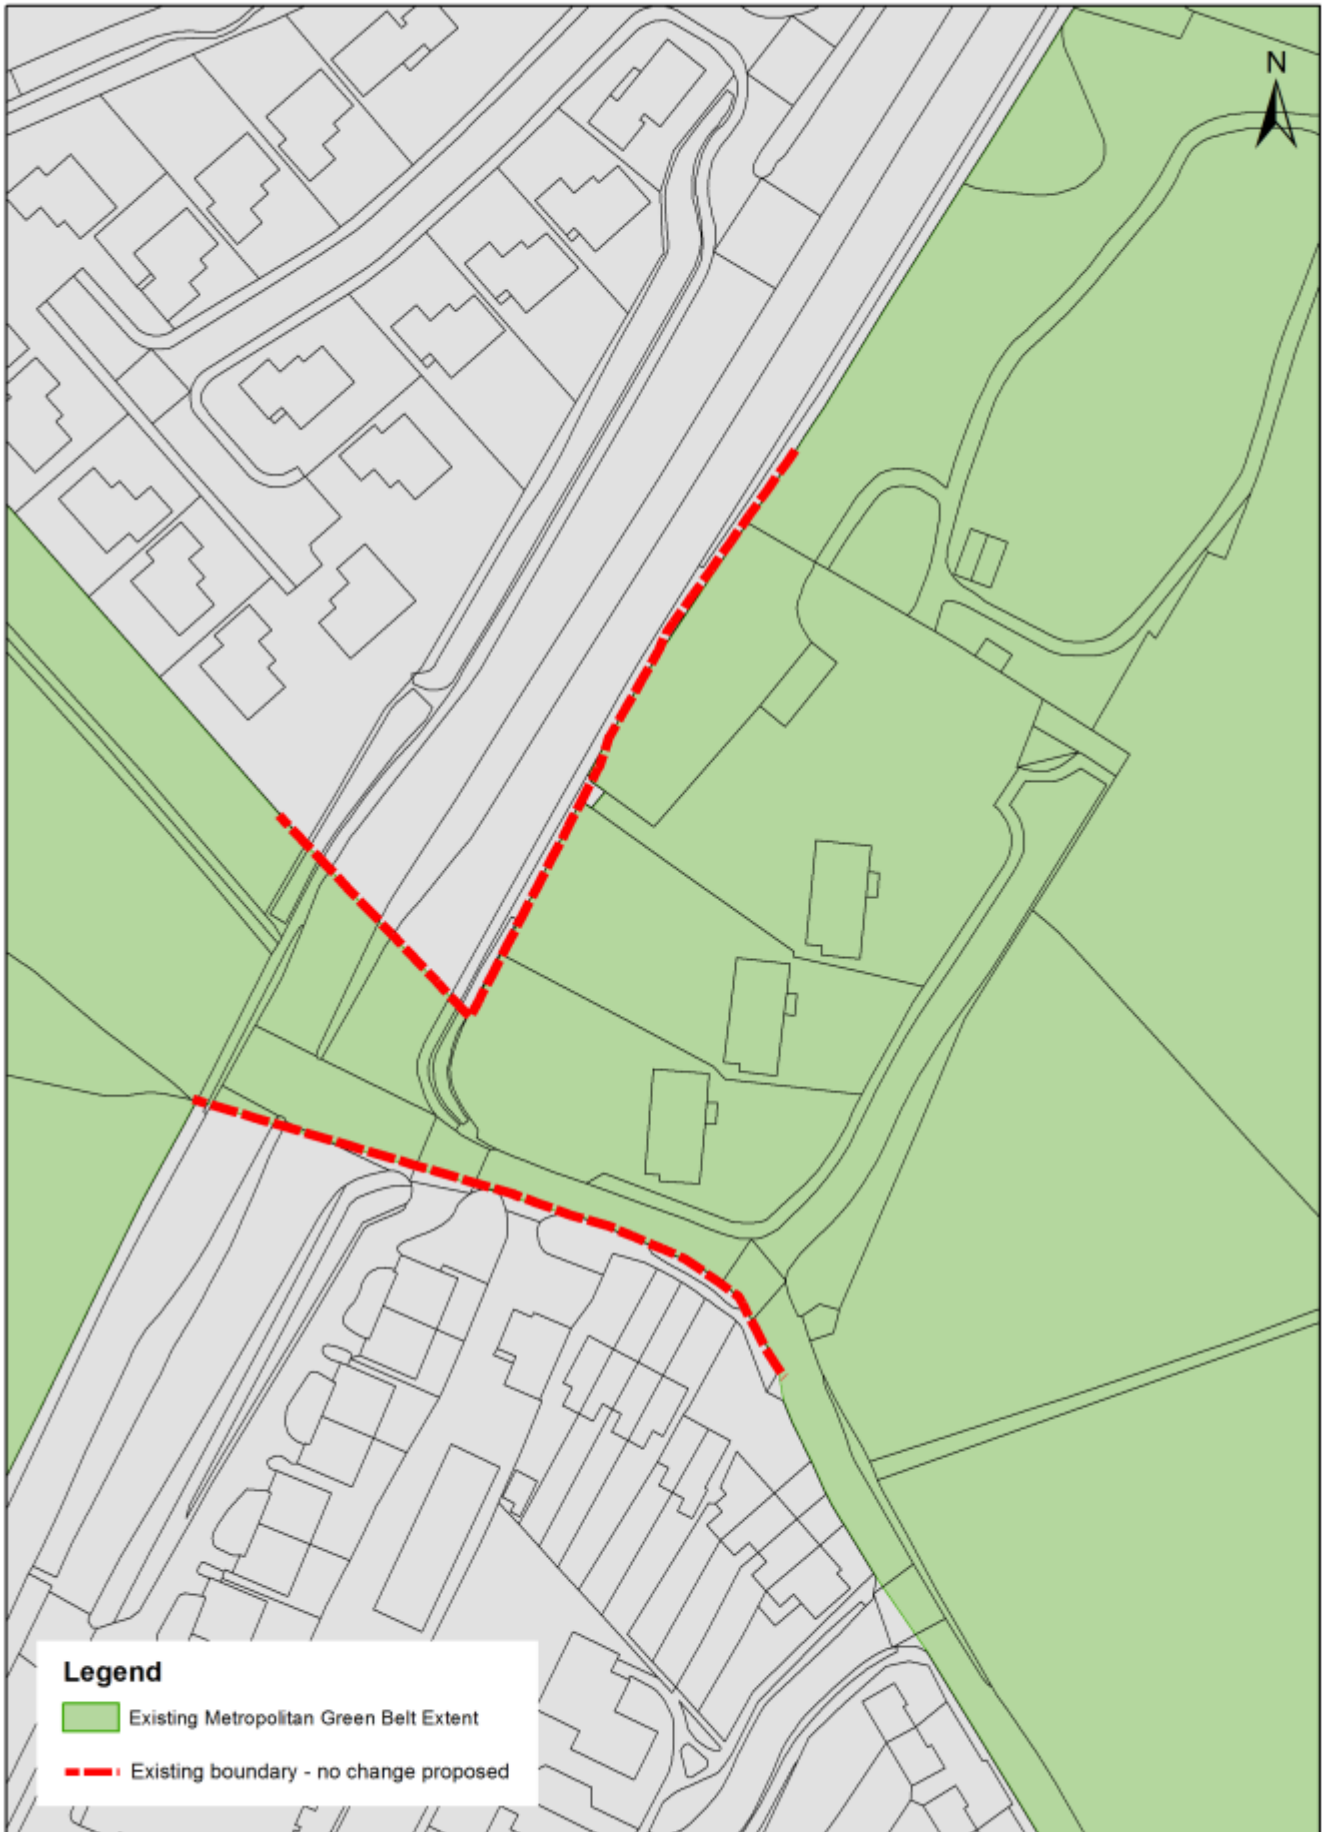

Green Belt boundary minor anomalies - Can Hatch, Burgh Heath (No.33)