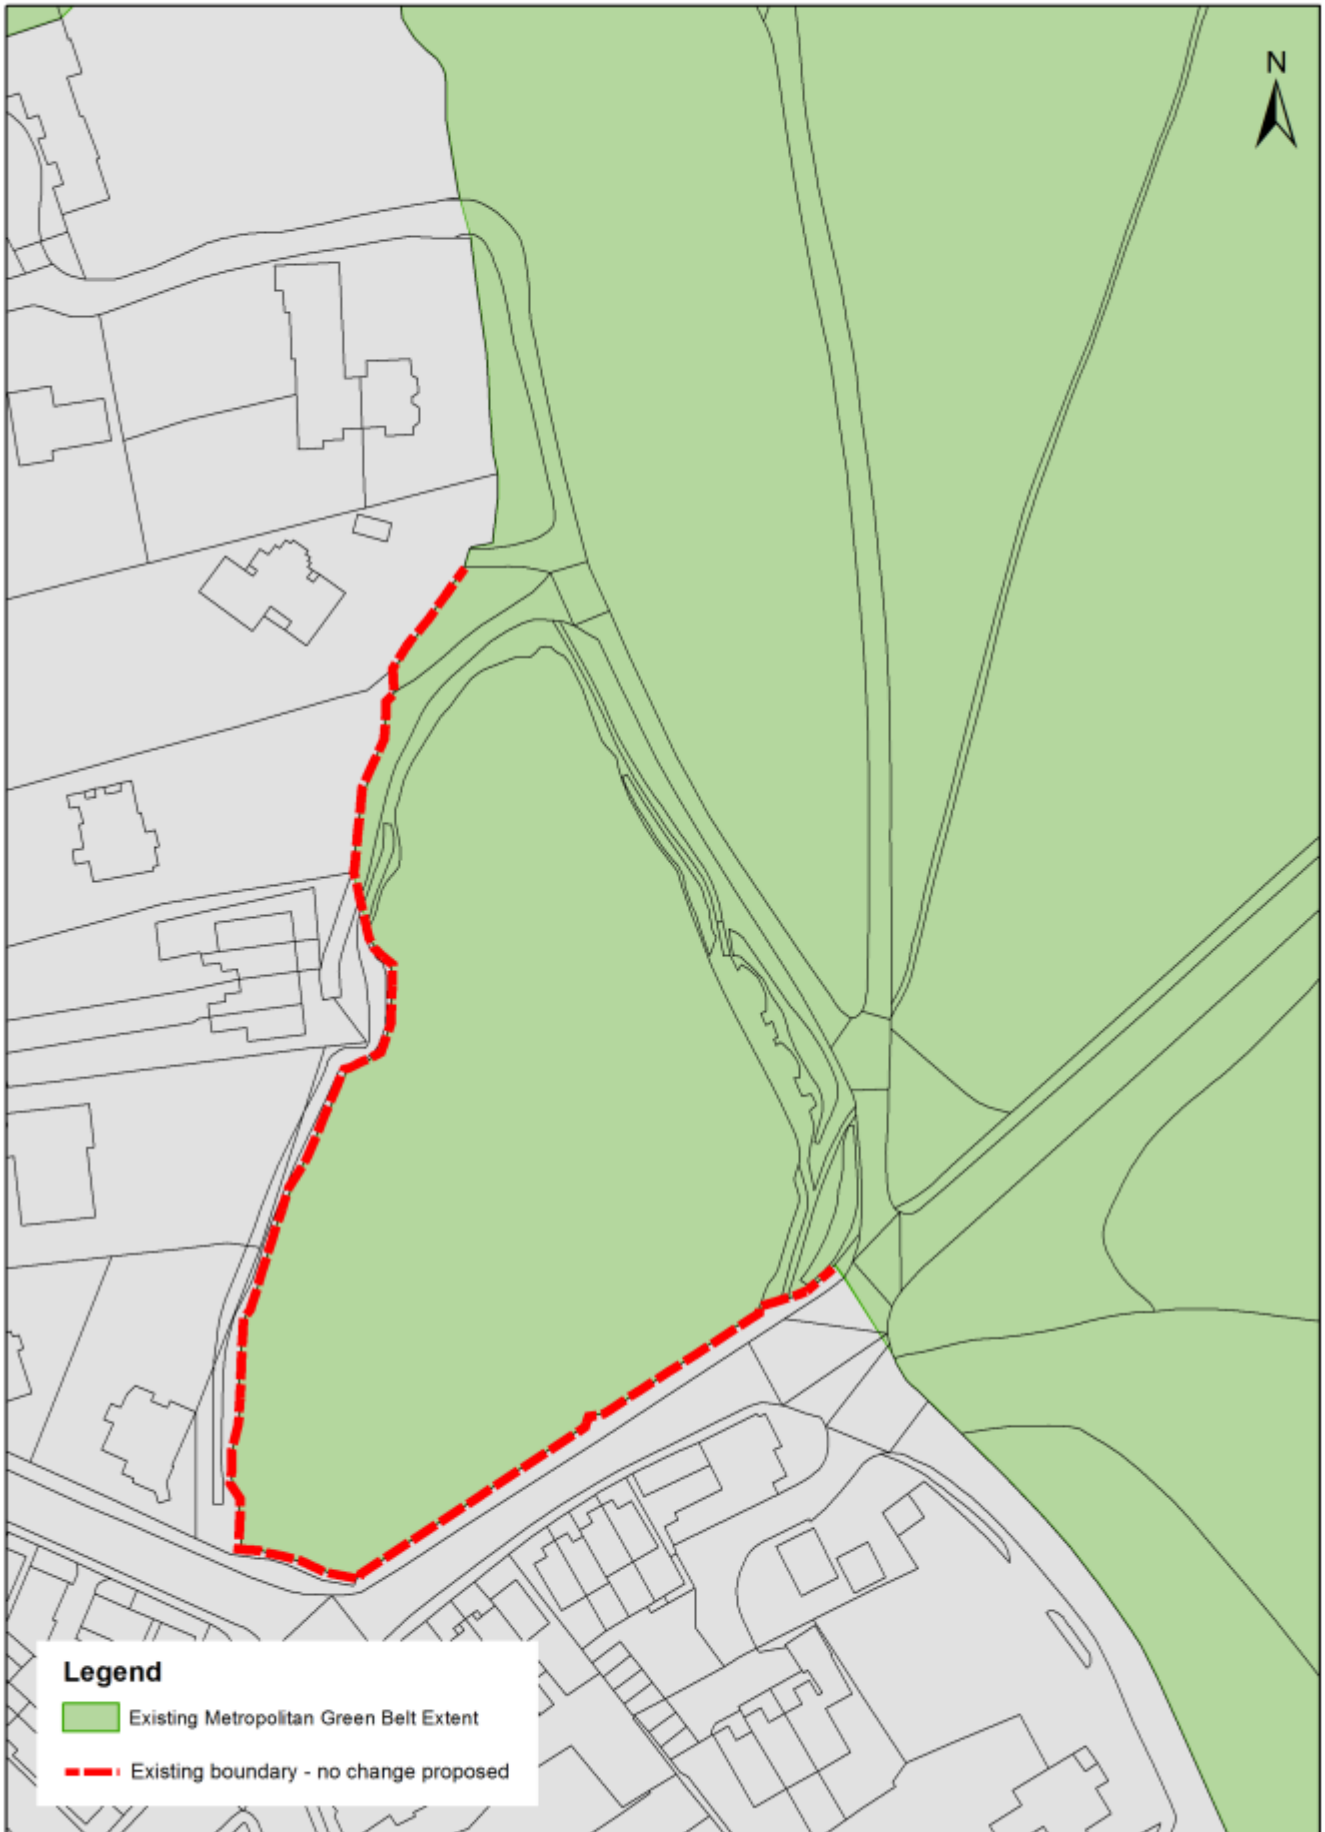

Green Belt boundary minor anomalies - Mere Pond, Walton on the Hill (No.31)