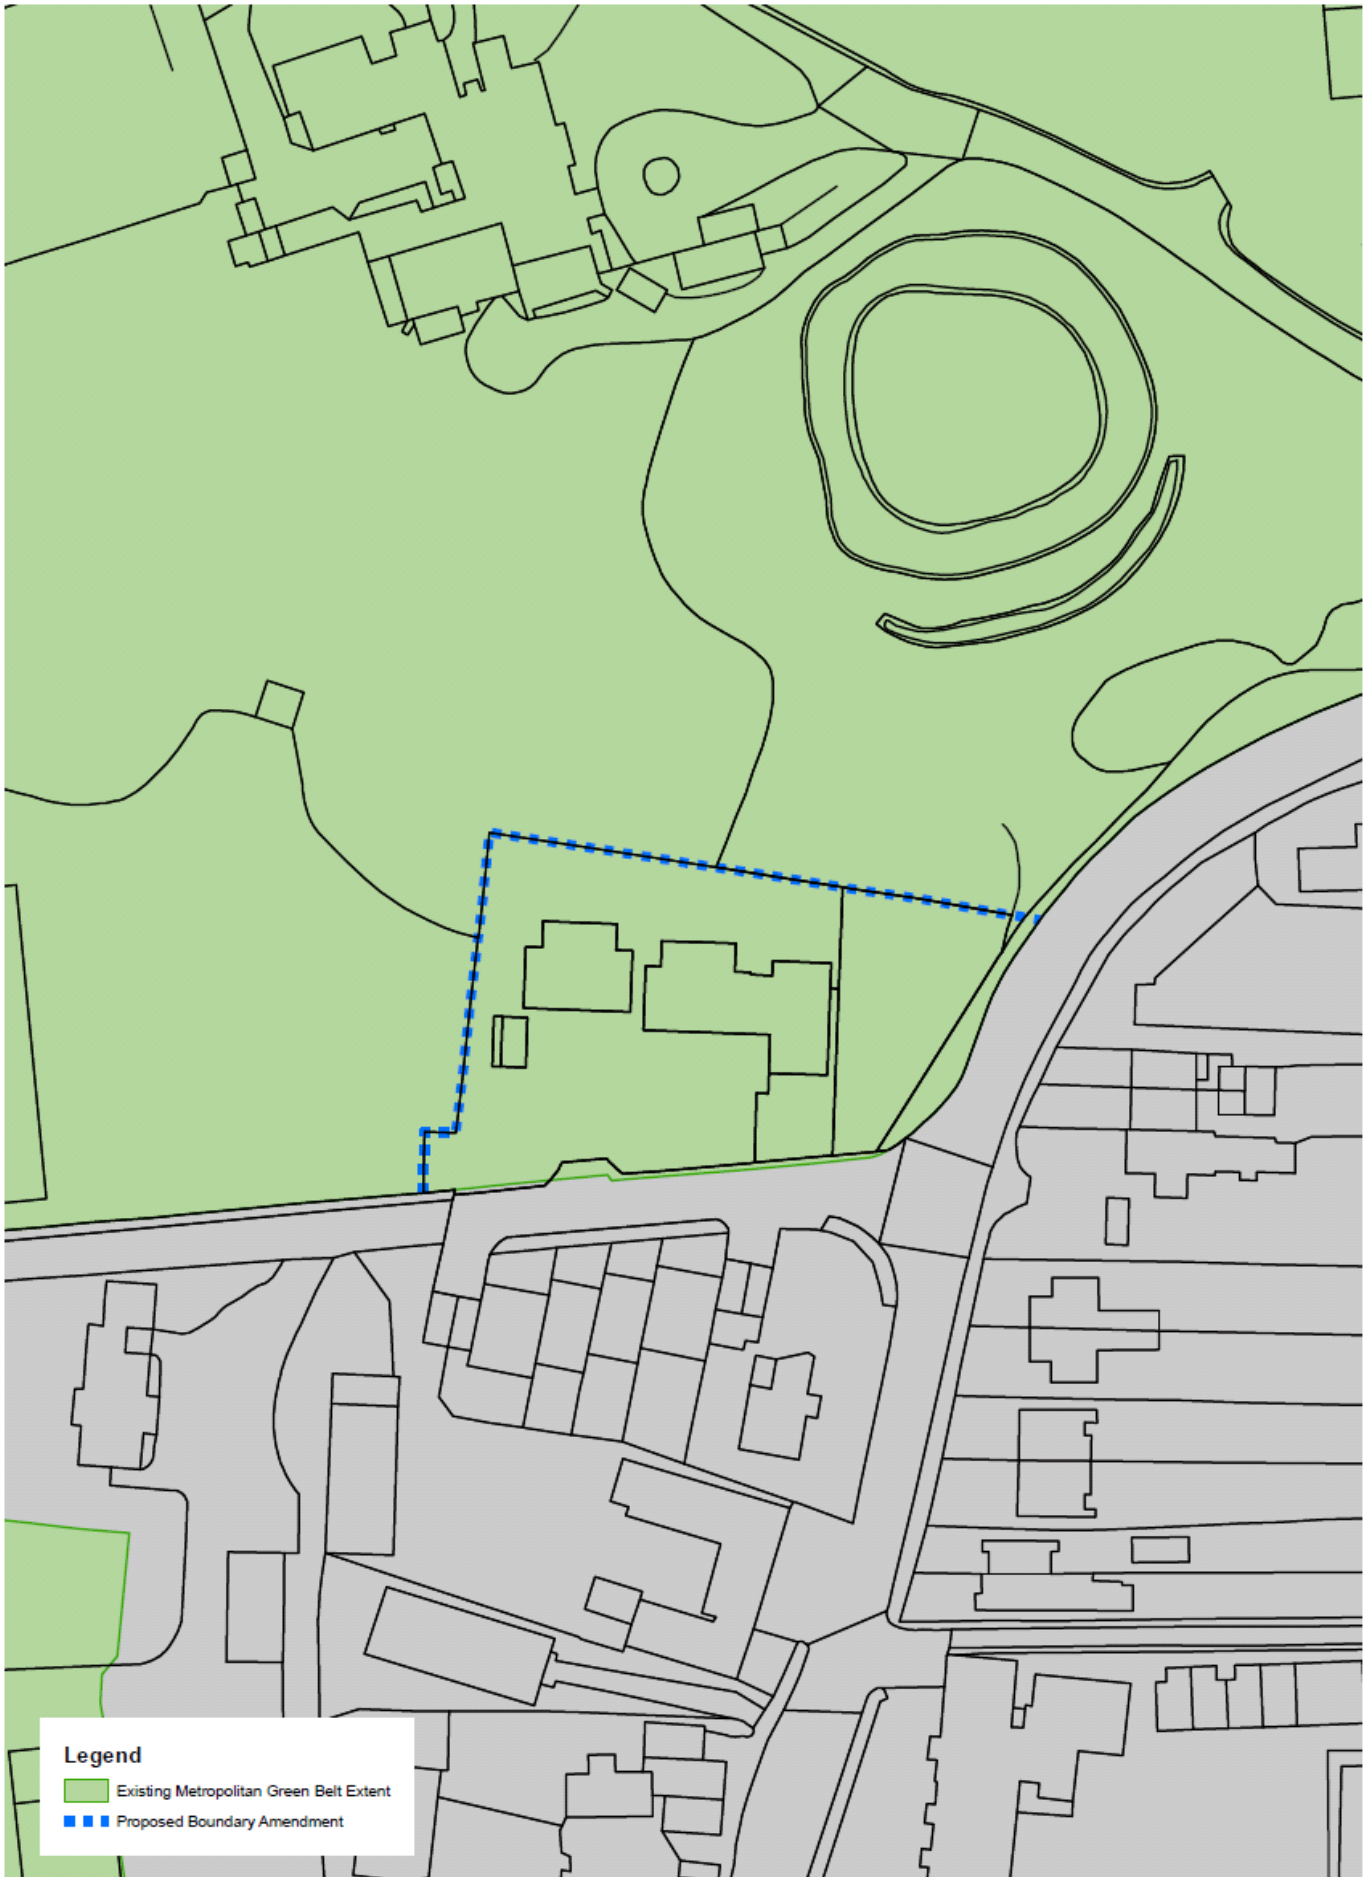

Green Belt boundary minor anomalies - A217/Winkworth Road, Banstead (No.38)

Green Belt boundary minor anomalies - Osier Way (No.39)

Green Belt boundary minor anomalies - Tattenham Crescent (No.40)

Green Belt boundary minor anomalies - Coulsdon Lane (No.41)

Green Belt boundary minor anomalies - R/O Chipstead Way, Chipstead (No.42)

Green Belt boundary minor anomalies - Beckenshaw Gardens (No.43)

Green Belt boundary minor anomalies - Kenneth Road (No.44)

Green Belt boundary minor anomalies - Queens Close (No.45)

Green Belt boundary minor anomalies - Dorking Road (No.46)