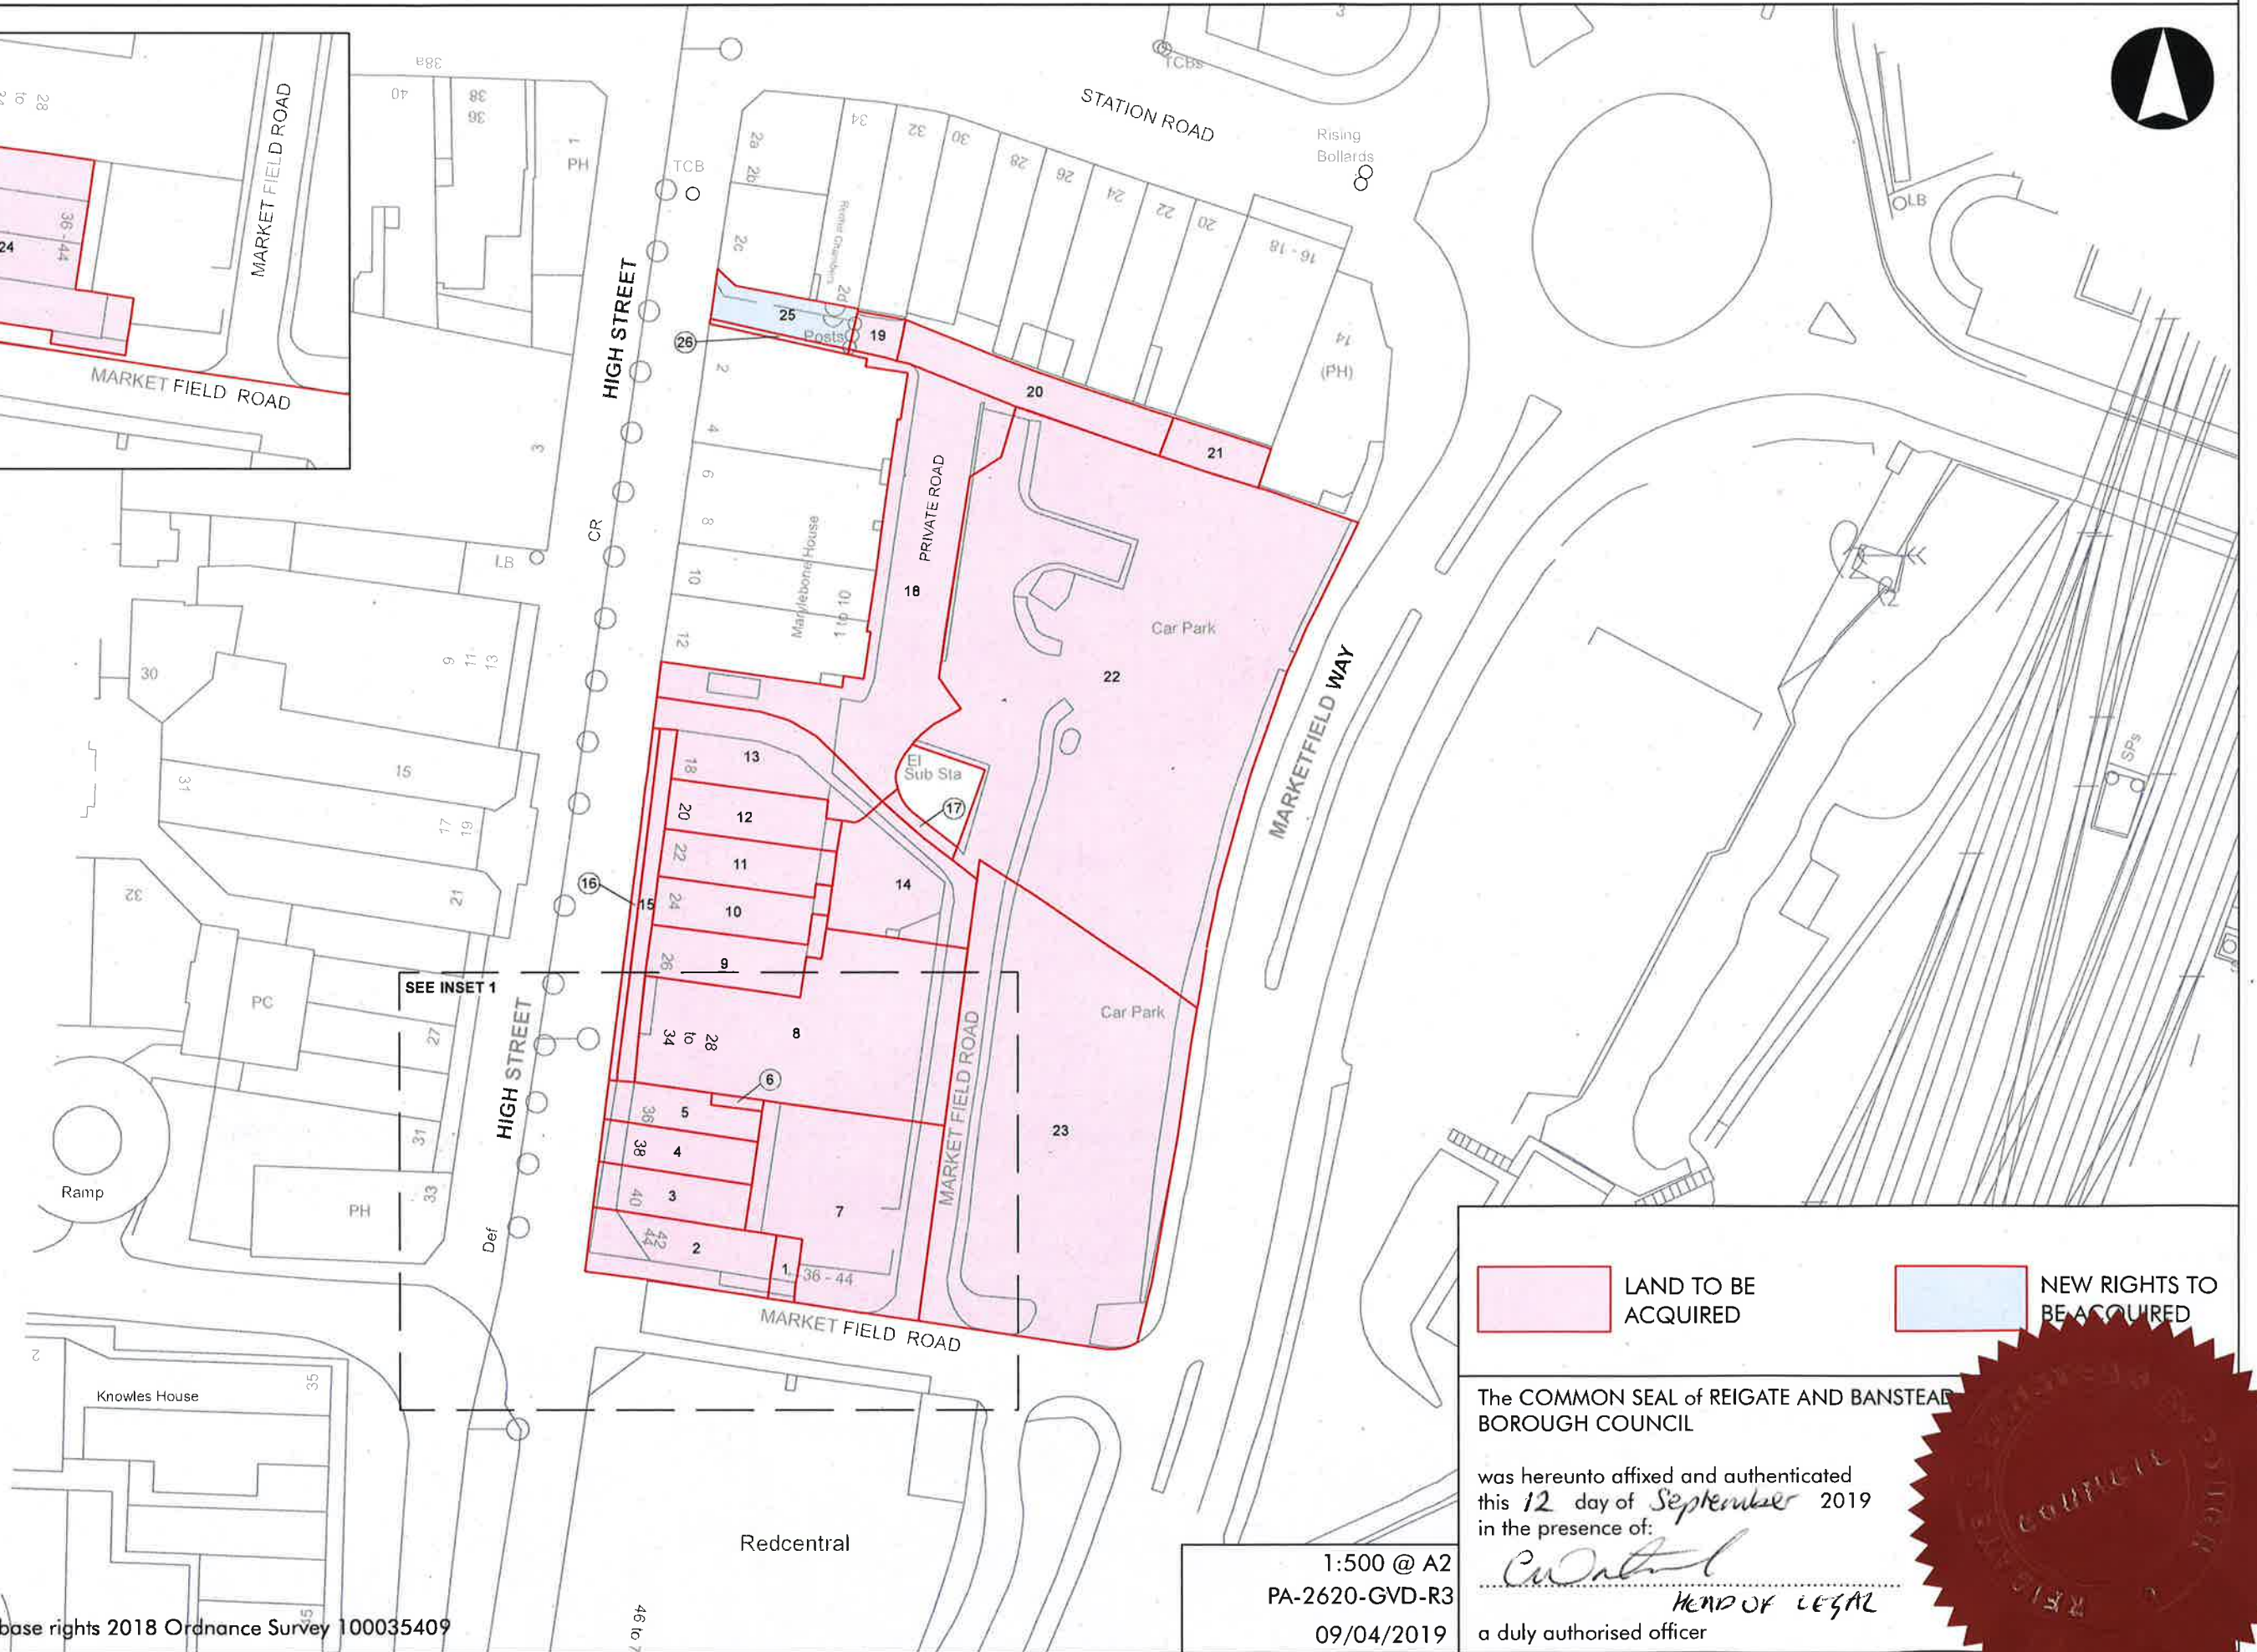

MAP REFERRED TO IN THE REIGATE AND BANSTEAD BOROUGH COUNCIL (MARKETFIELD WAY) COMPULSORY PURCHASE ORDER 2018 - GENERAL VESTING DECLARATION PLAN

LAND TO BE ACQUIRED
 NEW RIGHTS TO BE ACQUIRED

The COMMON SEAL of REIGATE AND BANSTEAD BOROUGH COUNCIL

was hereunto affixed and authenticated this 12 day of September 2019 in the presence of:

 HEAD OF LEGAL
 a duly authorised officer

1:500 @ A2
 PA-2620-GVD-R3
 09/04/2019