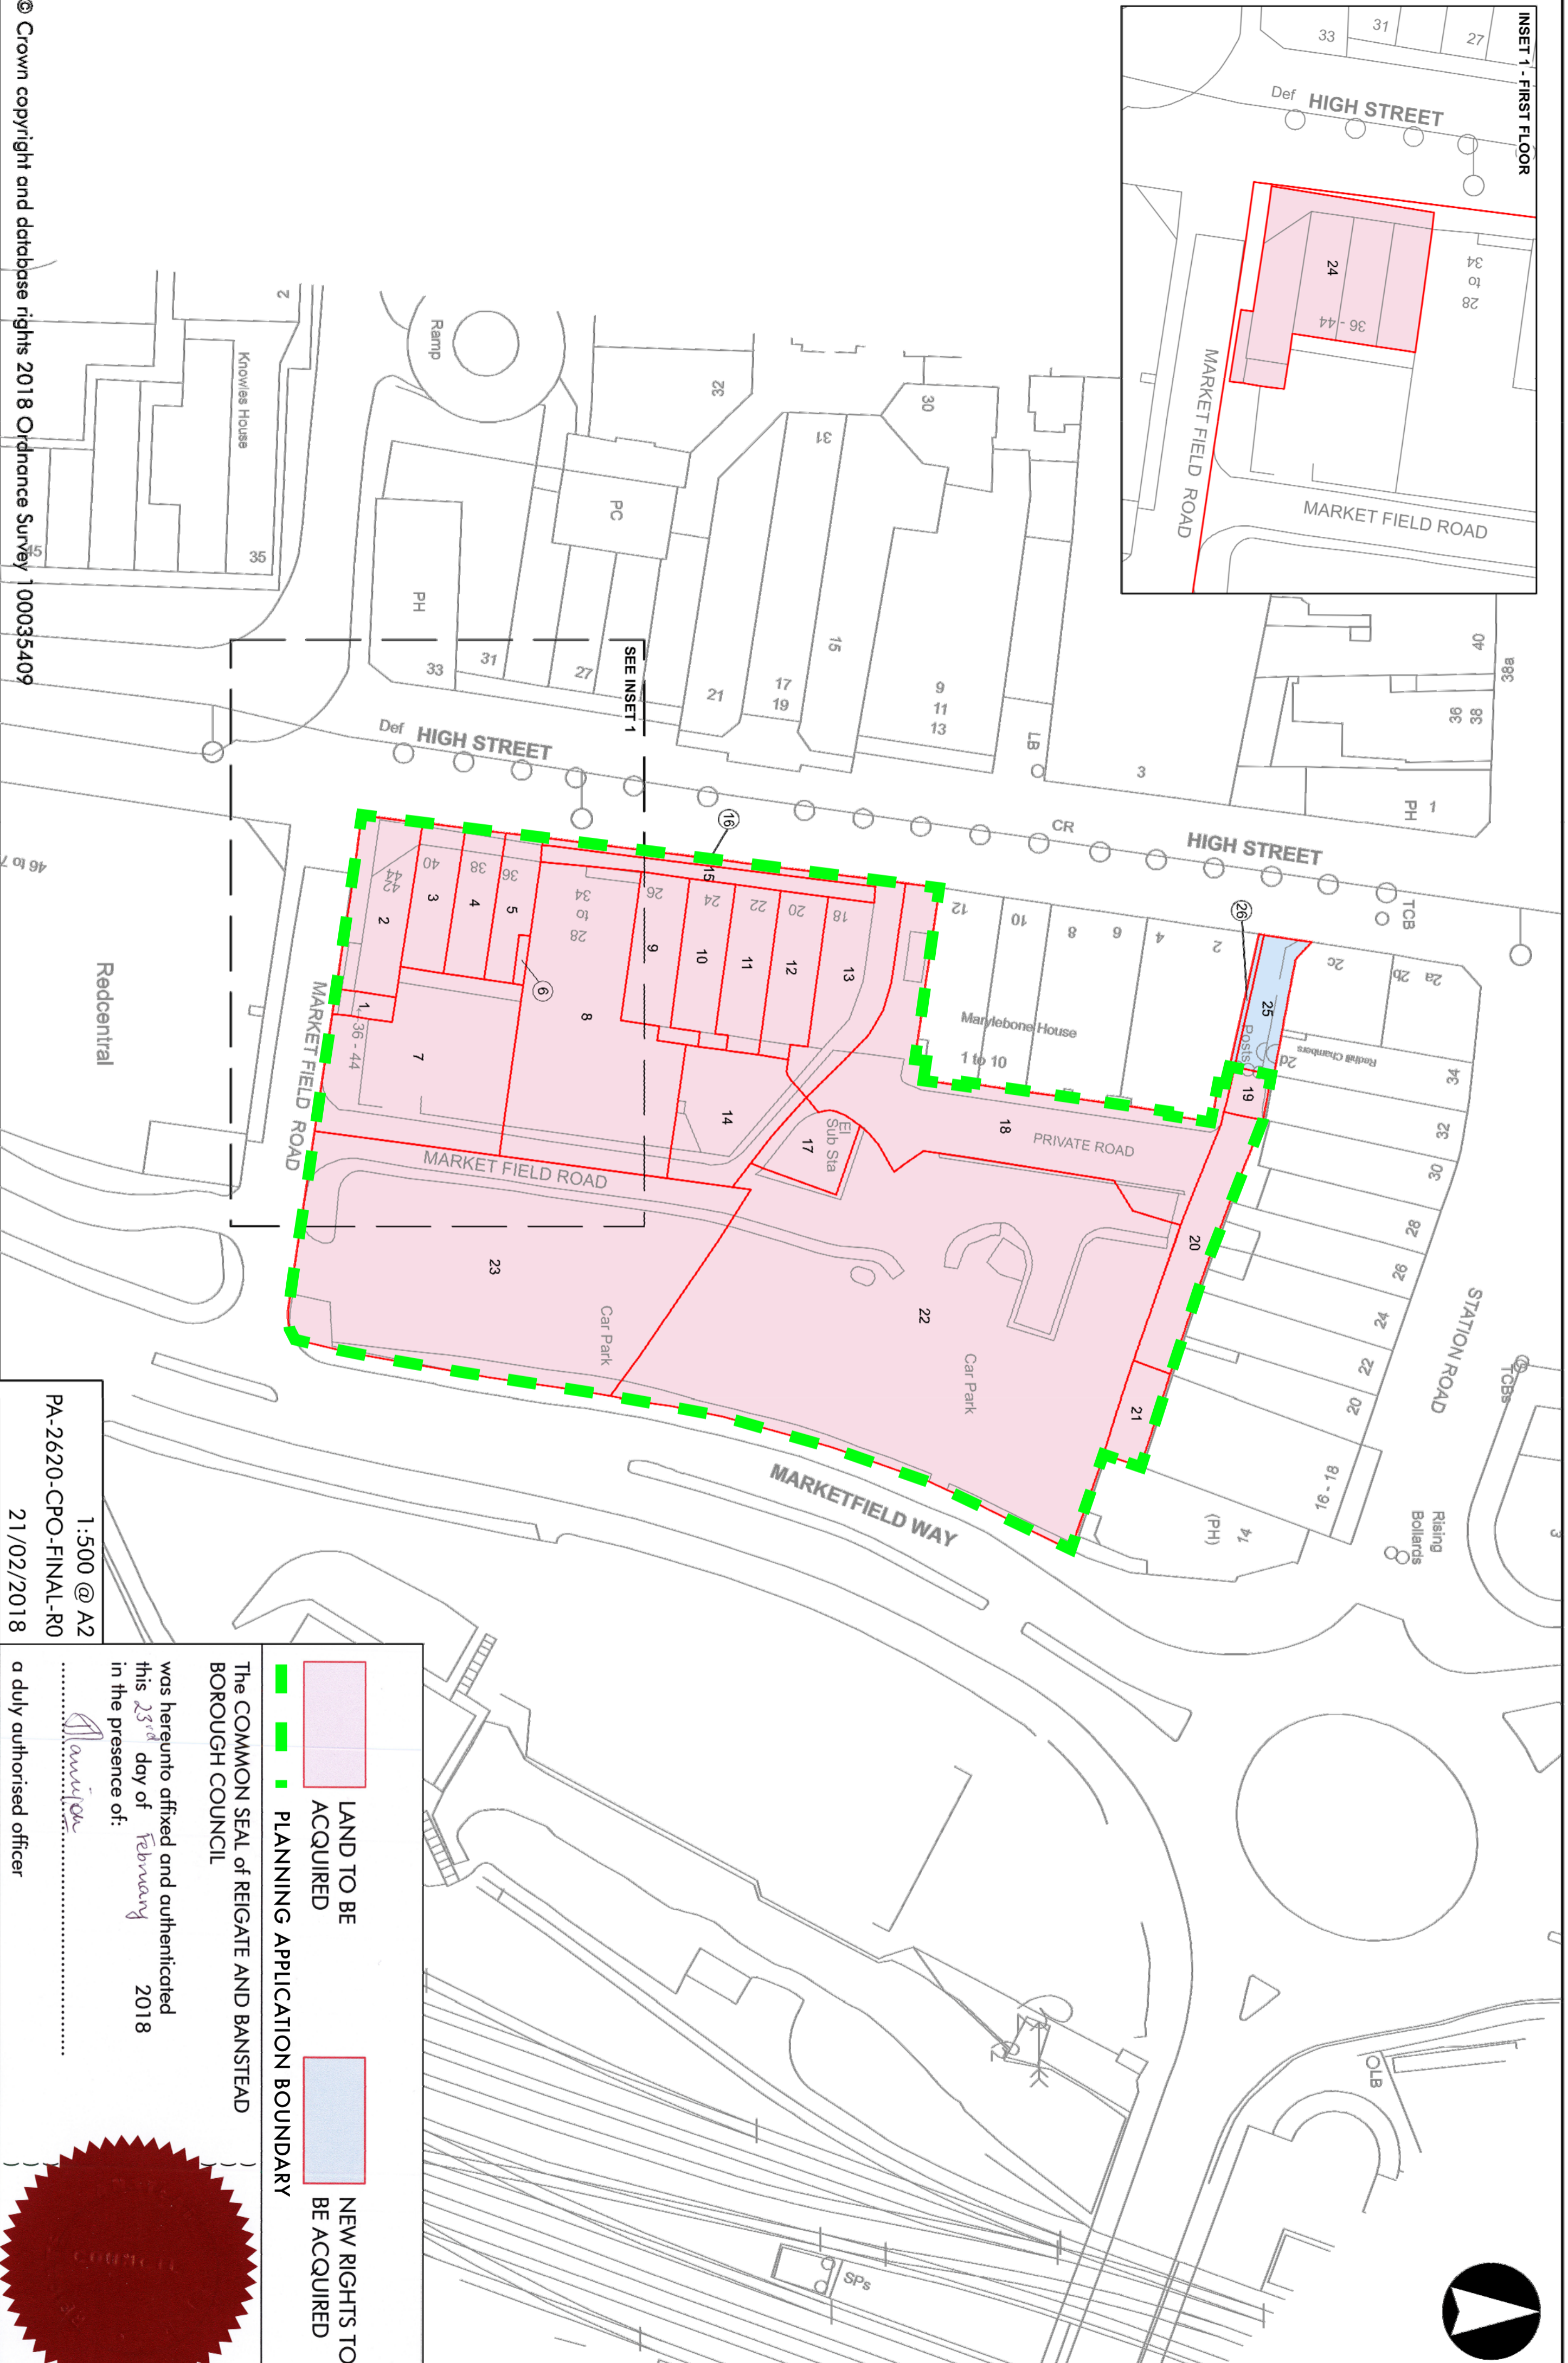

Appendix A: Map referred to in the Reigate and Banstead Borough Council (Marketfield Way) compulsory purchase order 2018 overlaid with planning application boundary.

© Crown copyright and database rights 2018 Ordnance Survey 100035409

1:500 @ A2
PA-2620-CPO-FINAL-R0
21/02/2018

	LAND TO BE ACQUIRED		NEW RIGHTS TO BE ACQUIRED
	PLANNING APPLICATION BOUNDARY		

The COMMON SEAL of REIGATE AND BANSTEAD BOROUGH COUNCIL

was hereunto affixed and authenticated this 23rd day of February 2018 in the presence of: