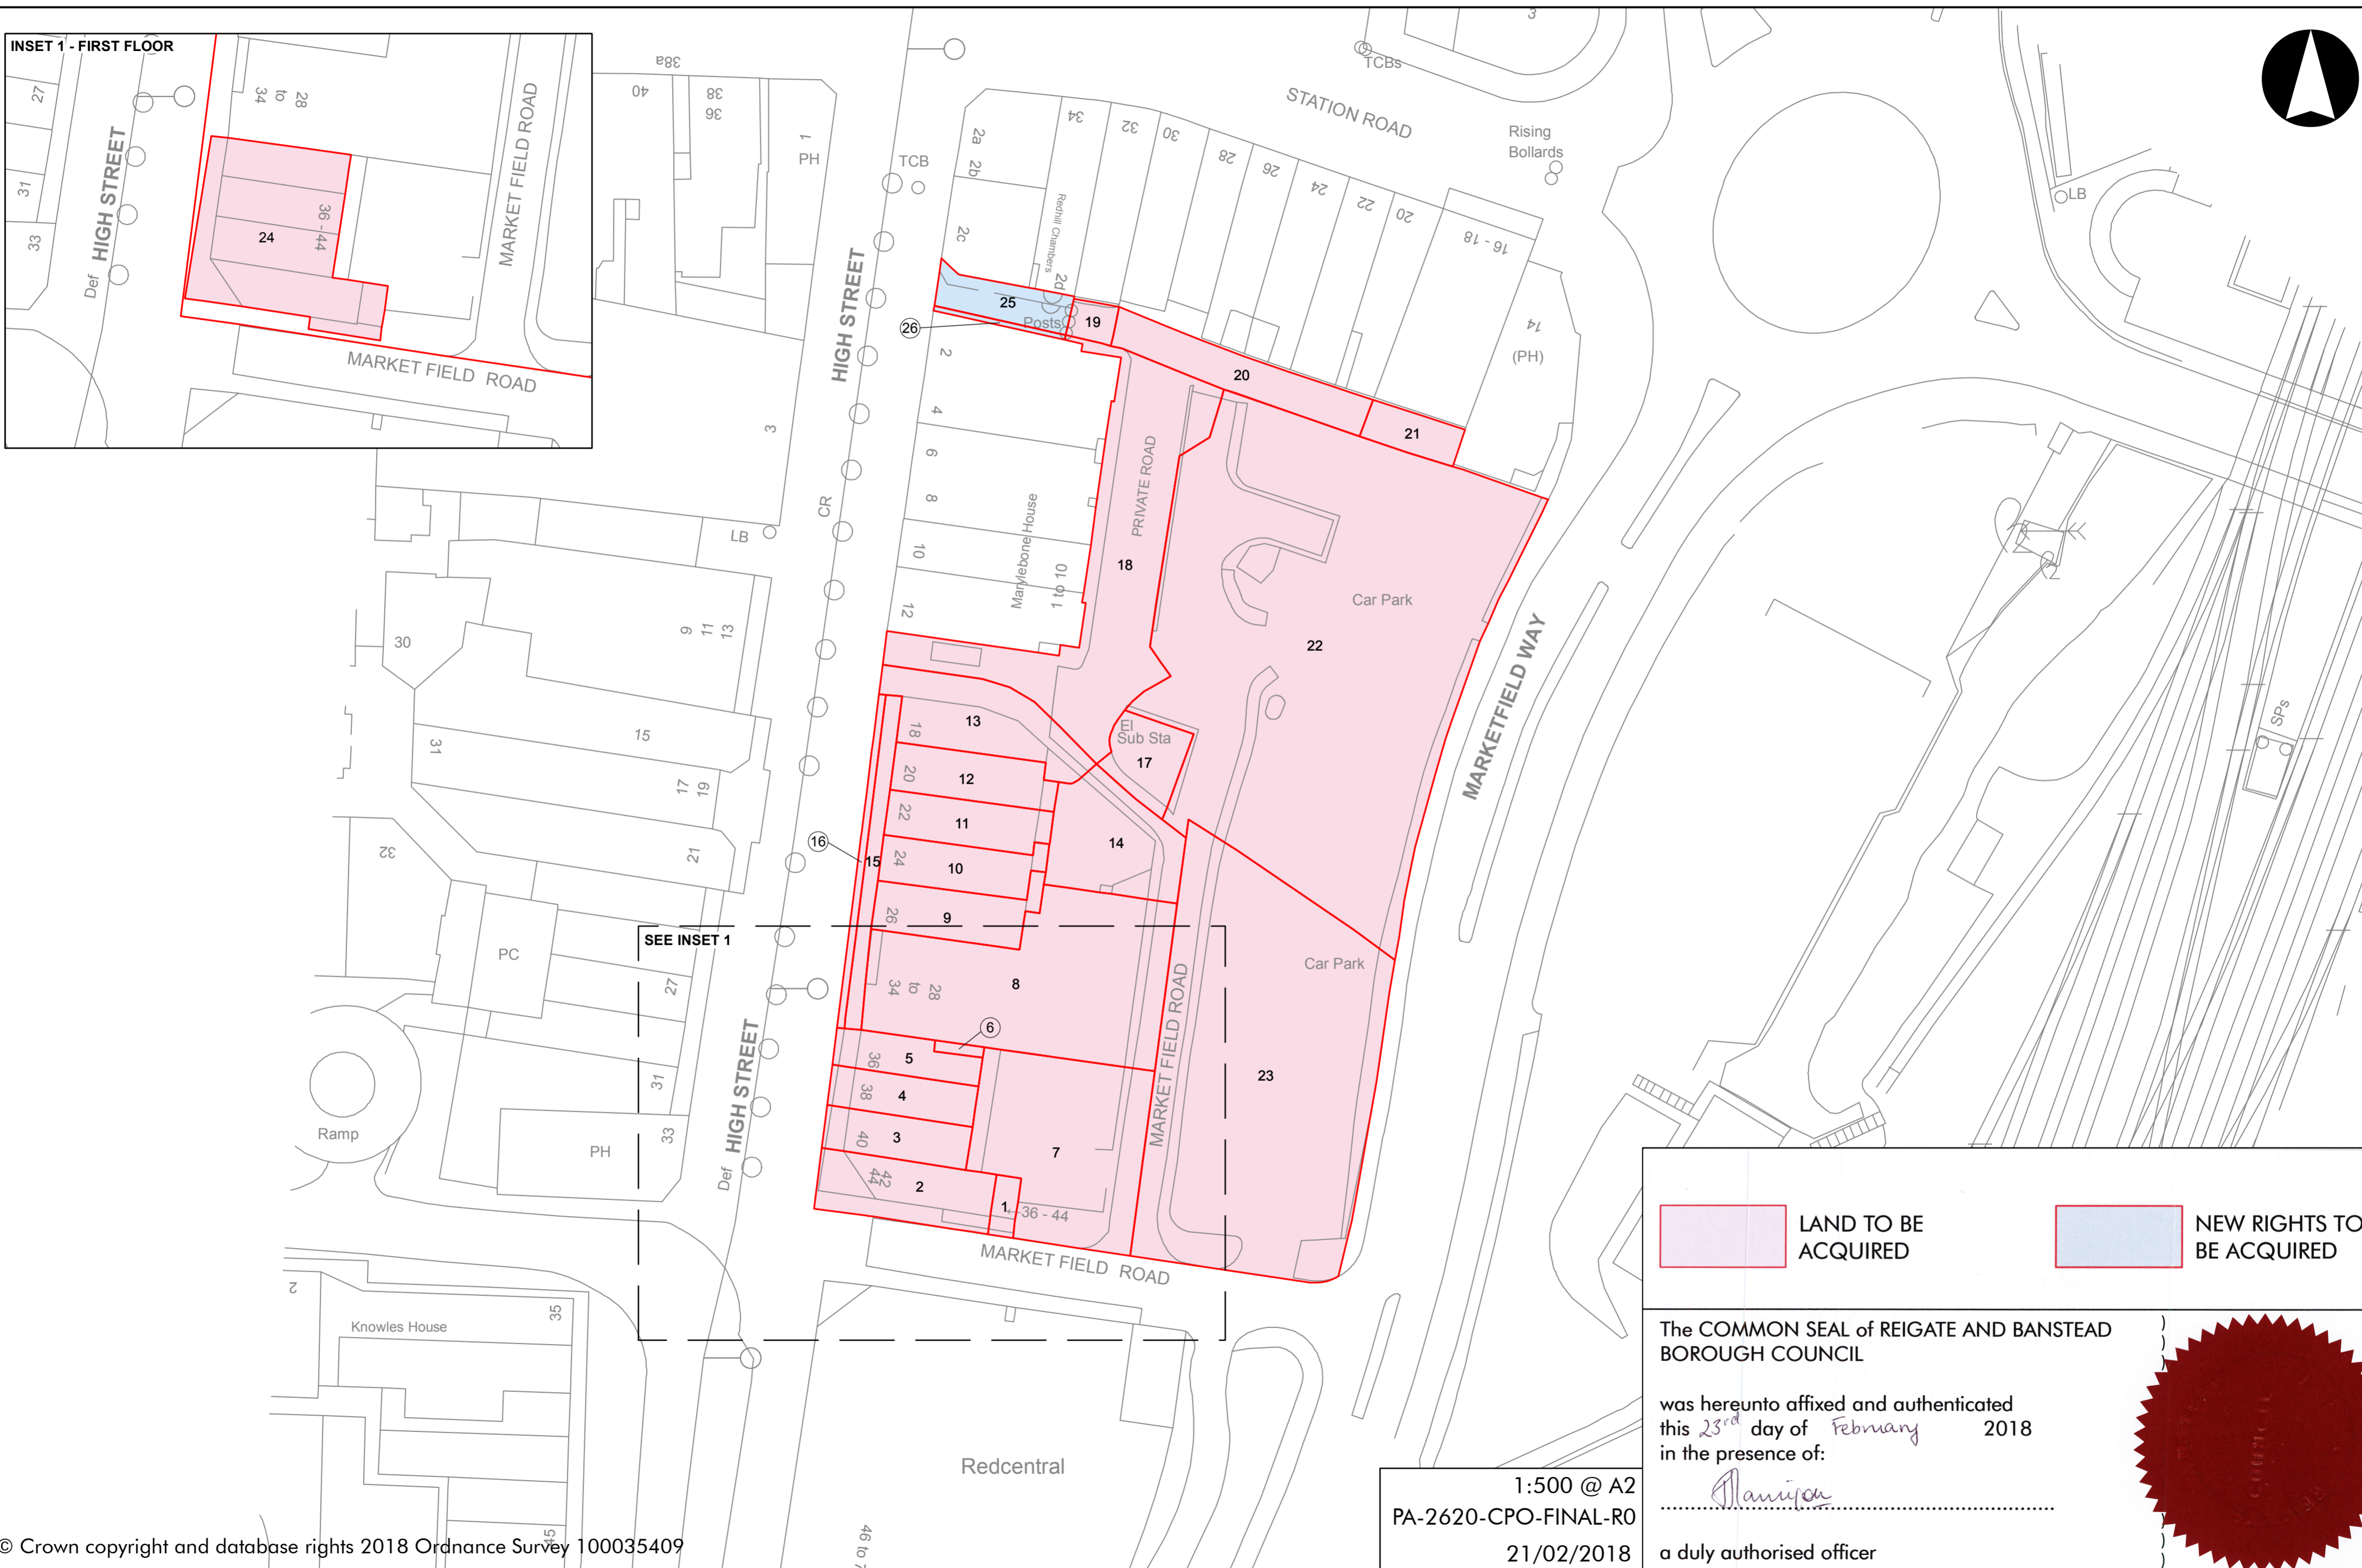

MAP REFERRED TO IN THE REIGATE AND BANSTEAD BOROUGH COUNCIL (MARKETFIELD WAY) COMPULSORY PURCHASE ORDER 2018

LAND TO BE ACQUIRED
 NEW RIGHTS TO BE ACQUIRED

The COMMON SEAL of REIGATE AND BANSTEAD BOROUGH COUNCIL

was hereunto affixed and authenticated
this 23rd day of February 2018
in the presence of:

Manison

a duly authorised officer

1:500 @ A2
PA-2620-CPO-FINAL-R0
21/02/2018