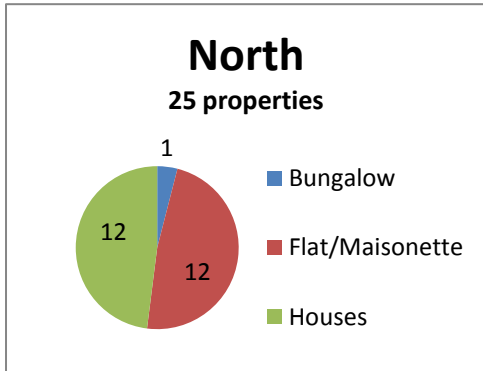

Lettings Information for September – December 2016

The Borough has been split into 3 areas. These are; North (Tadworth, Banstead etc.), Central (Redhill, Reigate & Merstham) and South (Horley & Salfords)

- There have been 10 sheltered properties advertised this quarter
- Band H are homeless households and these nominations are included in the data

Total Lettings

The types of properties and bedroom sizes