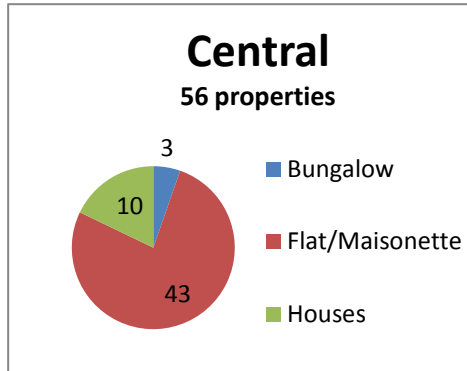

Lettings Information for September – December 2016

The Borough has been split into 3 areas. These are; North (Tadworth, Banstead etc.), Central (Redhill, Reigate & Merstham) and South (Horley & Salfords)

- There have been 10 sheltered properties advertised this quarter
- Band H are homeless households and these nominations are included in the data

Total Lettings

The types of properties and bedroom sizes