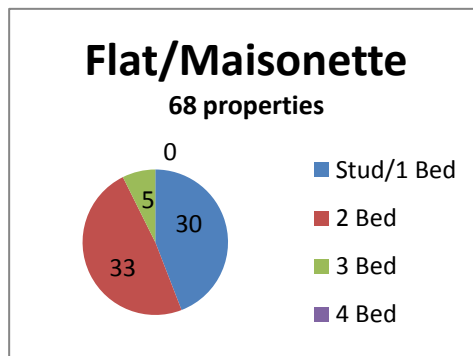

Lettings Information for September – December 2016

The Borough has been split into 3 areas. These are; North (Tadworth, Banstead etc.), Central (Redhill, Reigate & Merstham) and South (Horley & Salfords)

- There have been 10 sheltered properties advertised this quarter
- Band H are homeless households and these nominations are included in the data

Total Lettings

The types of properties and bedroom sizes