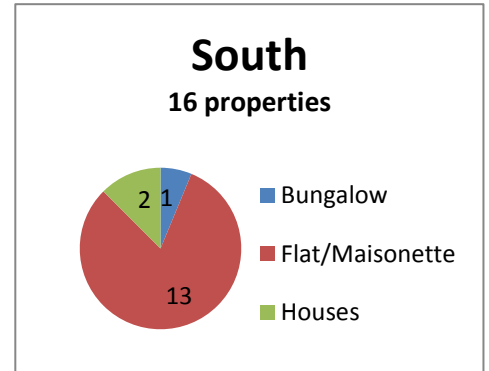

Lettings Information for September – December 2016

The Borough has been split into 3 areas. These are; North (Tadworth, Banstead etc.), Central (Redhill, Reigate & Merstham) and South (Horley & Salfords)

- There have been 10 sheltered properties advertised this quarter
- Band H are homeless households and these nominations are included in the data

Total Lettings

The types of properties and bedroom sizes