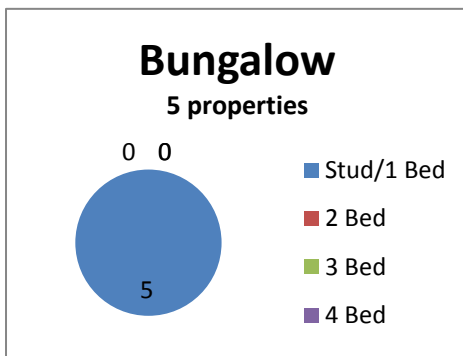

Lettings Information for September – December 2016

The Borough has been split into 3 areas. These are; North (Tadworth, Banstead etc.), Central (Redhill, Reigate & Merstham) and South (Horley & Salfords)

- There have been 10 sheltered properties advertised this quarter
- Band H are homeless households and these nominations are included in the data

Total Lettings

The types of properties and bedroom sizes