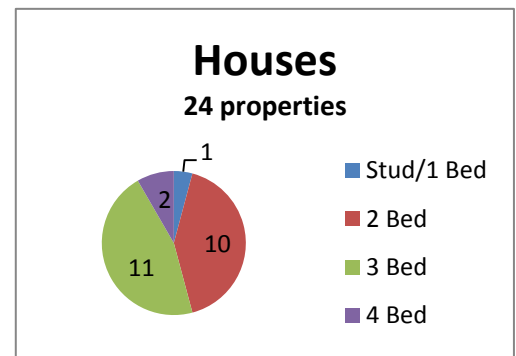

Lettings Information for September – December 2016

The Borough has been split into 3 areas. These are; North (Tadworth, Banstead etc.), Central (Redhill, Reigate & Merstham) and South (Horley & Salfords)

- There have been 10 sheltered properties advertised this quarter
- Band H are homeless households and these nominations are included in the data

Total Lettings

The types of properties and bedroom sizes