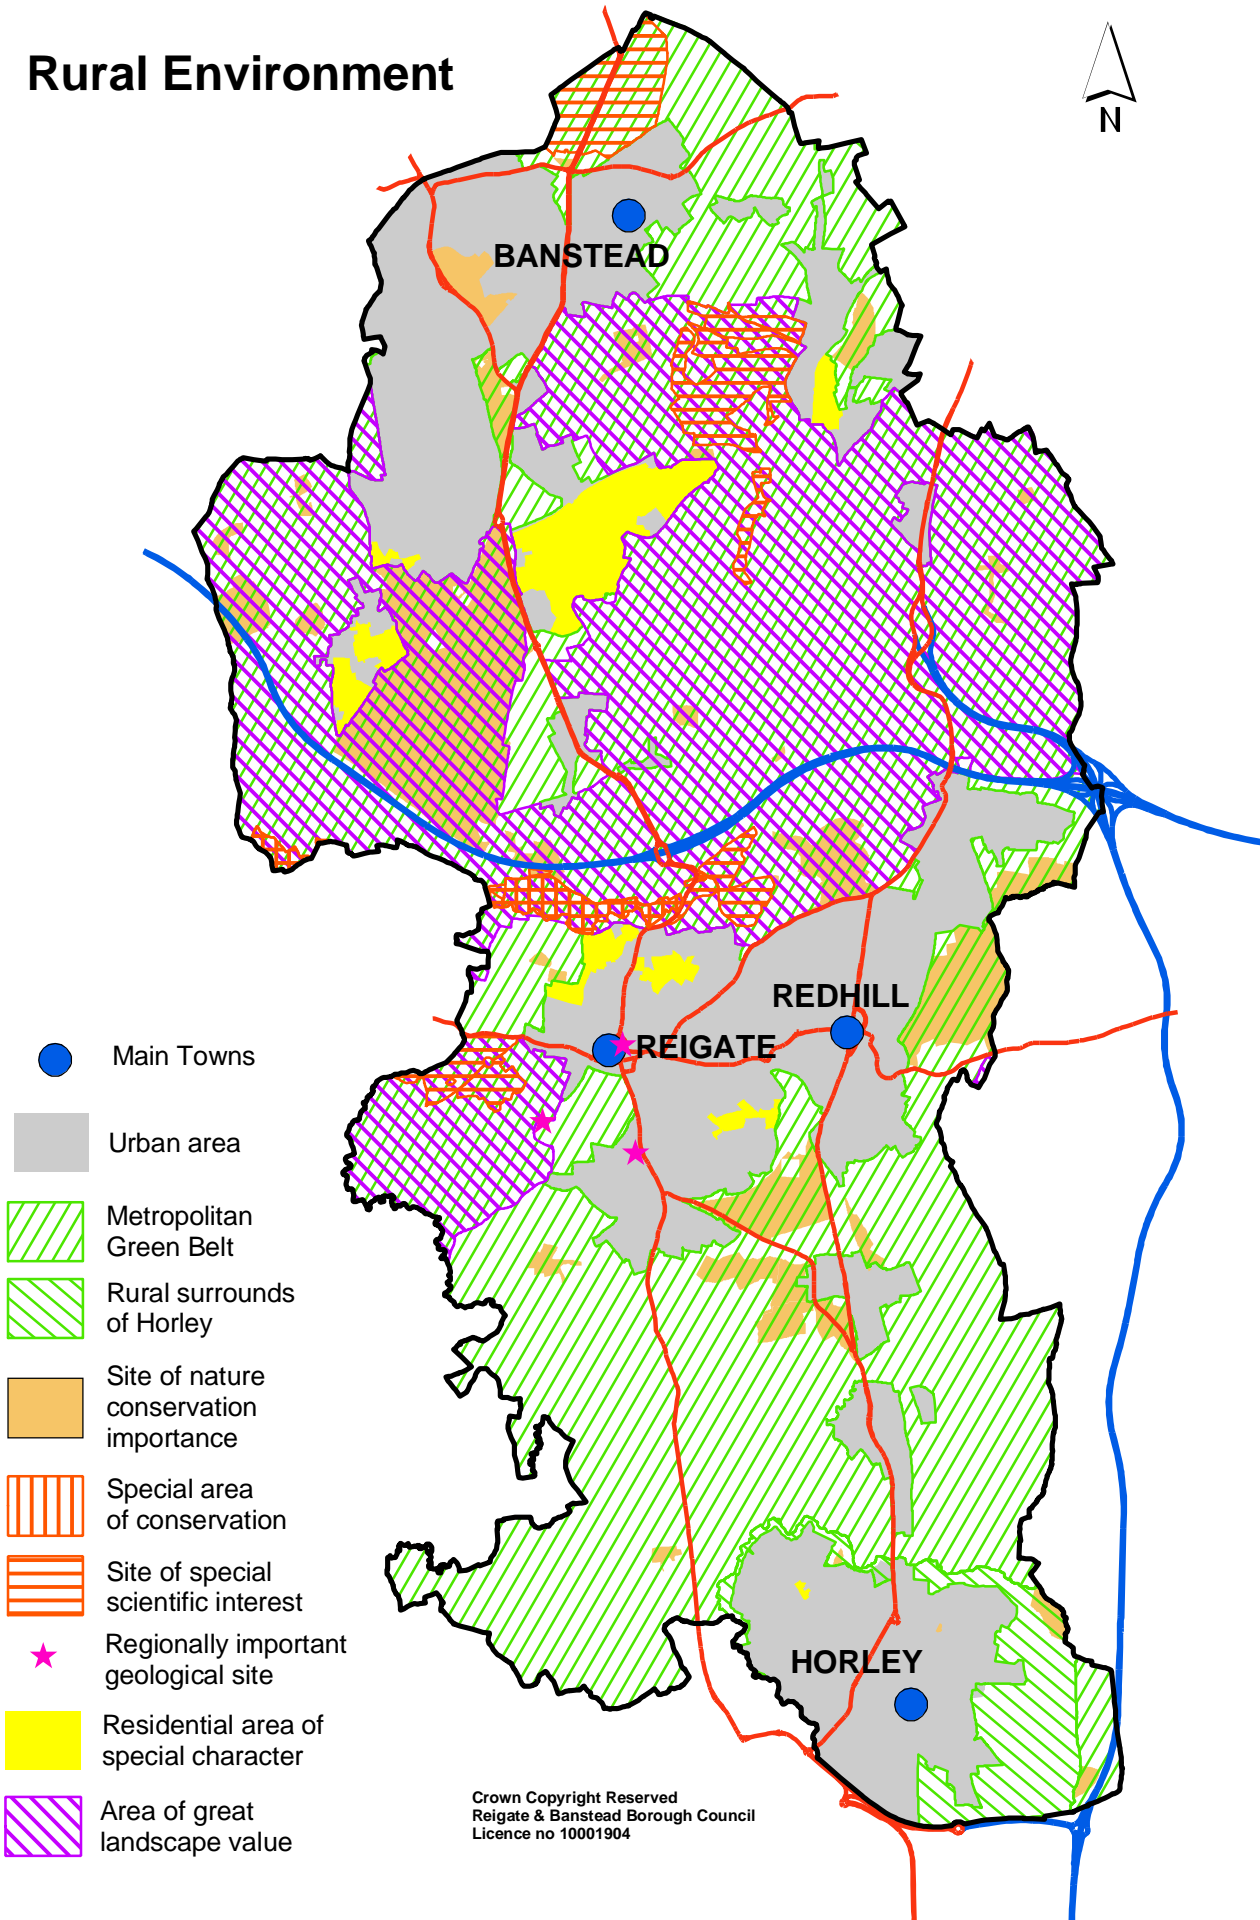

Rural Environment

-  Main Towns
-  Urban area
-  Metropolitan Green Belt
-  Rural surrounds of Horley
-  Site of nature conservation importance
-  Special area of conservation
-  Site of special scientific interest
-  Regionally important geological site
-  Residential area of special character
-  Area of great landscape value