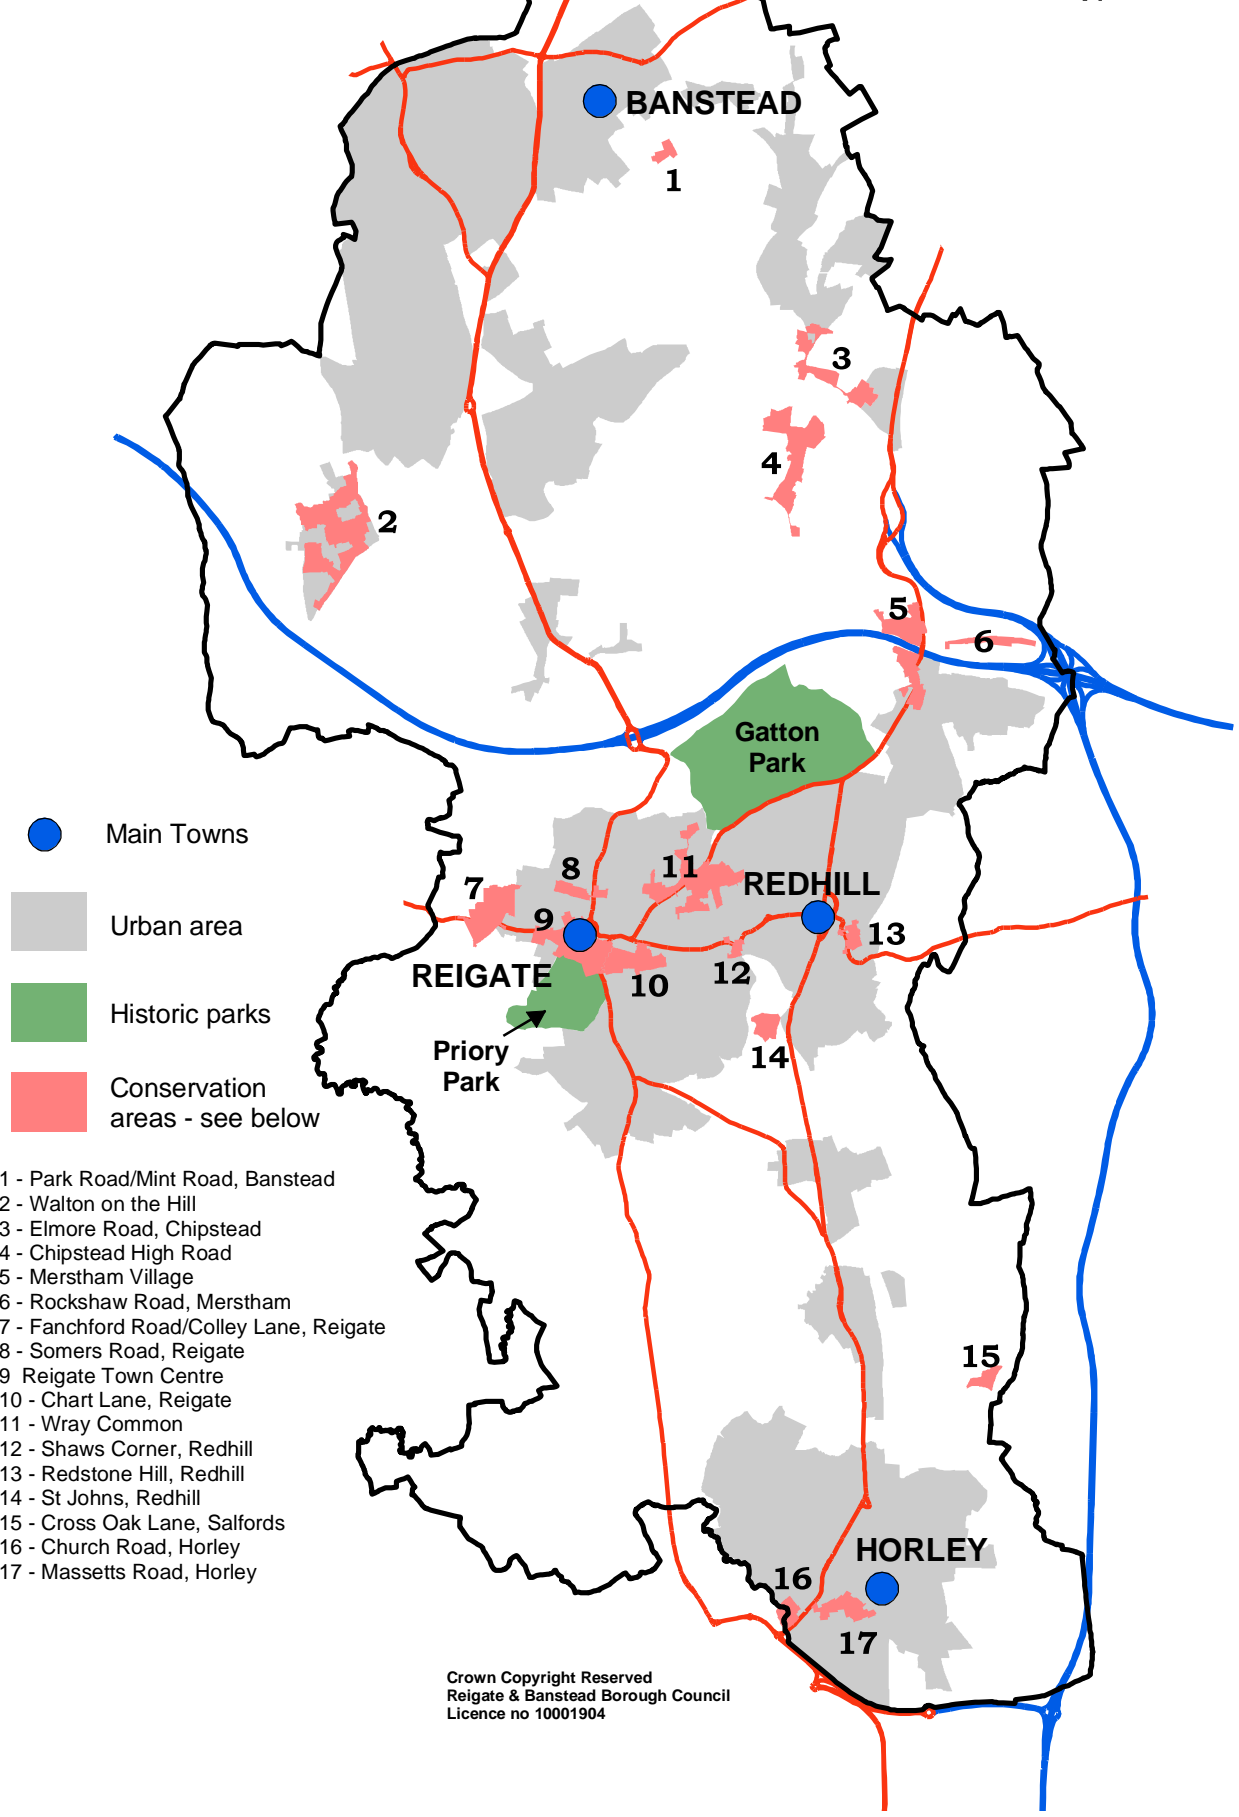

Historic Parks & Conservation Areas

- Main Towns
- Urban area
- Historic parks
- Conservation areas - see below

- 1 - Park Road/Mint Road, Banstead
- 2 - Walton on the Hill
- 3 - Elmore Road, Chipstead
- 4 - Chipstead High Road
- 5 - Merstham Village
- 6 - Rockshaw Road, Merstham
- 7 - Fanchford Road/Colley Lane, Reigate
- 8 - Somers Road, Reigate
- 9 - Reigate Town Centre
- 10 - Chart Lane, Reigate
- 11 - Wray Common
- 12 - Shaws Corner, Redhill
- 13 - Redstone Hill, Redhill
- 14 - St Johns, Redhill
- 15 - Cross Oak Lane, Salfords
- 16 - Church Road, Horley
- 17 - Massetts Road, Horley