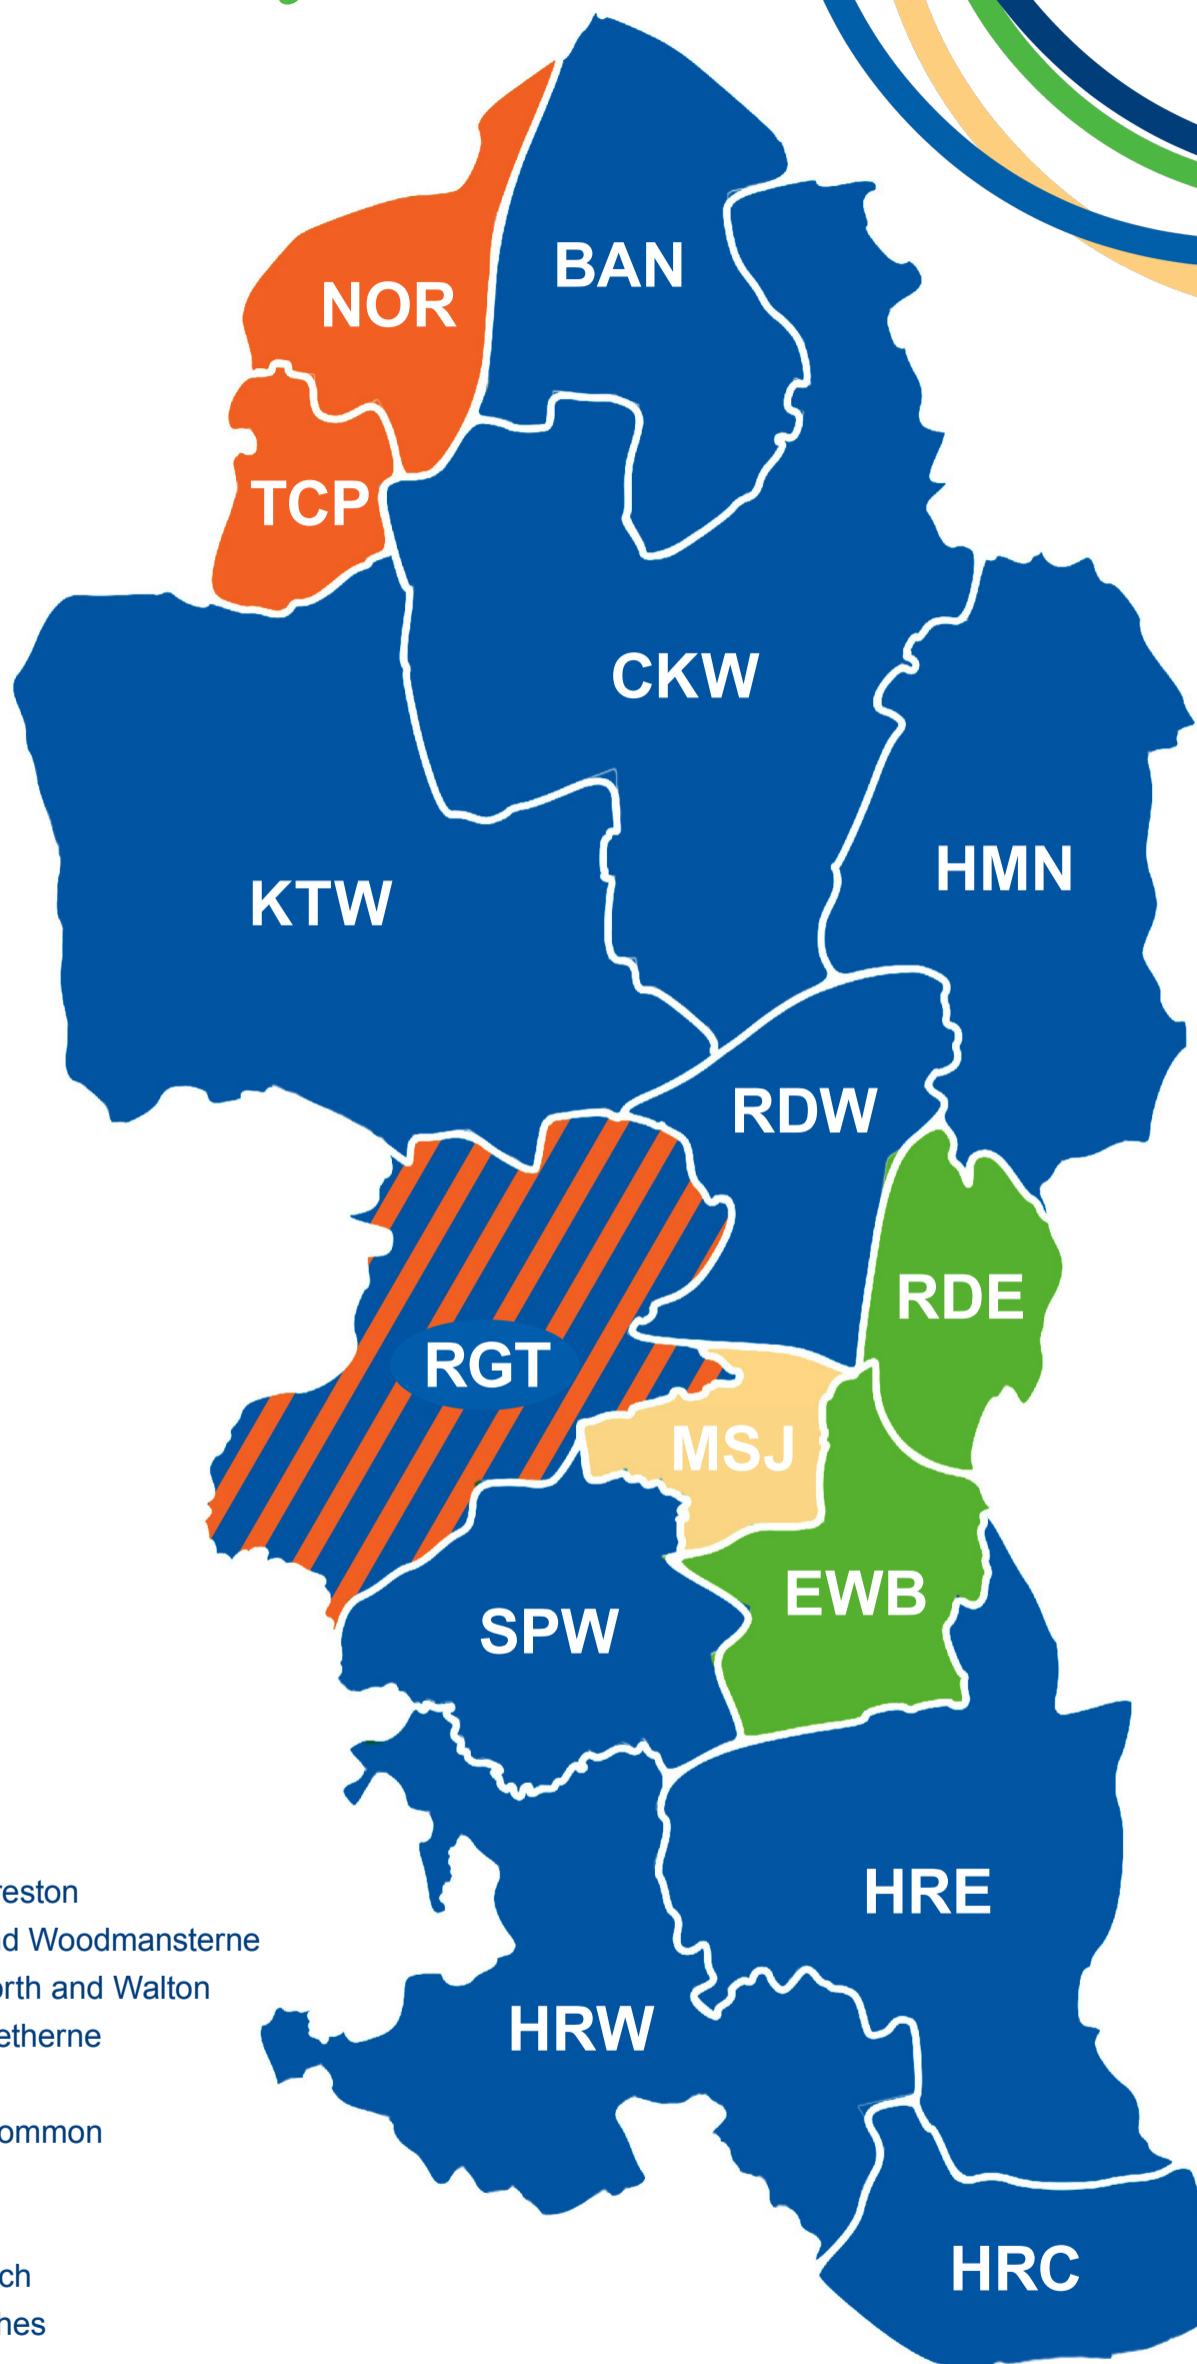

Reigate & Banstead

Wards by Political Party 2019/2020

Seats - May 2019

- 29 Conservative
- 7 Residents' Association
- 6 Green
- 3 Liberal Democrat

- BAN** Banstead Village
- NOR** Nork
- TCP** Tattenham Corner and Preston
- CKW** Chipstead, Kingswood and Woodmansterne
- KTW** Lower Kingswood, Tadworth and Walton
- HMN** Hooley, Merstham and Netherne
- RGT** Reigate
- RDW** Redhill West and Wray Common
- RDE** Redhill East
- MSJ** Meadvale and St. John's
- SPW** South Park and Woodhatch
- EWB** Earlswood and Whitebushes
- HRW** Horley West and Sidlow
- HRE** Horley East and Salfords
- HRC** Horley Central and South

© Crown Copyright and database right 2019. Ordnance Survey licence number 100019405.
Reigate and Banstead Borough Council