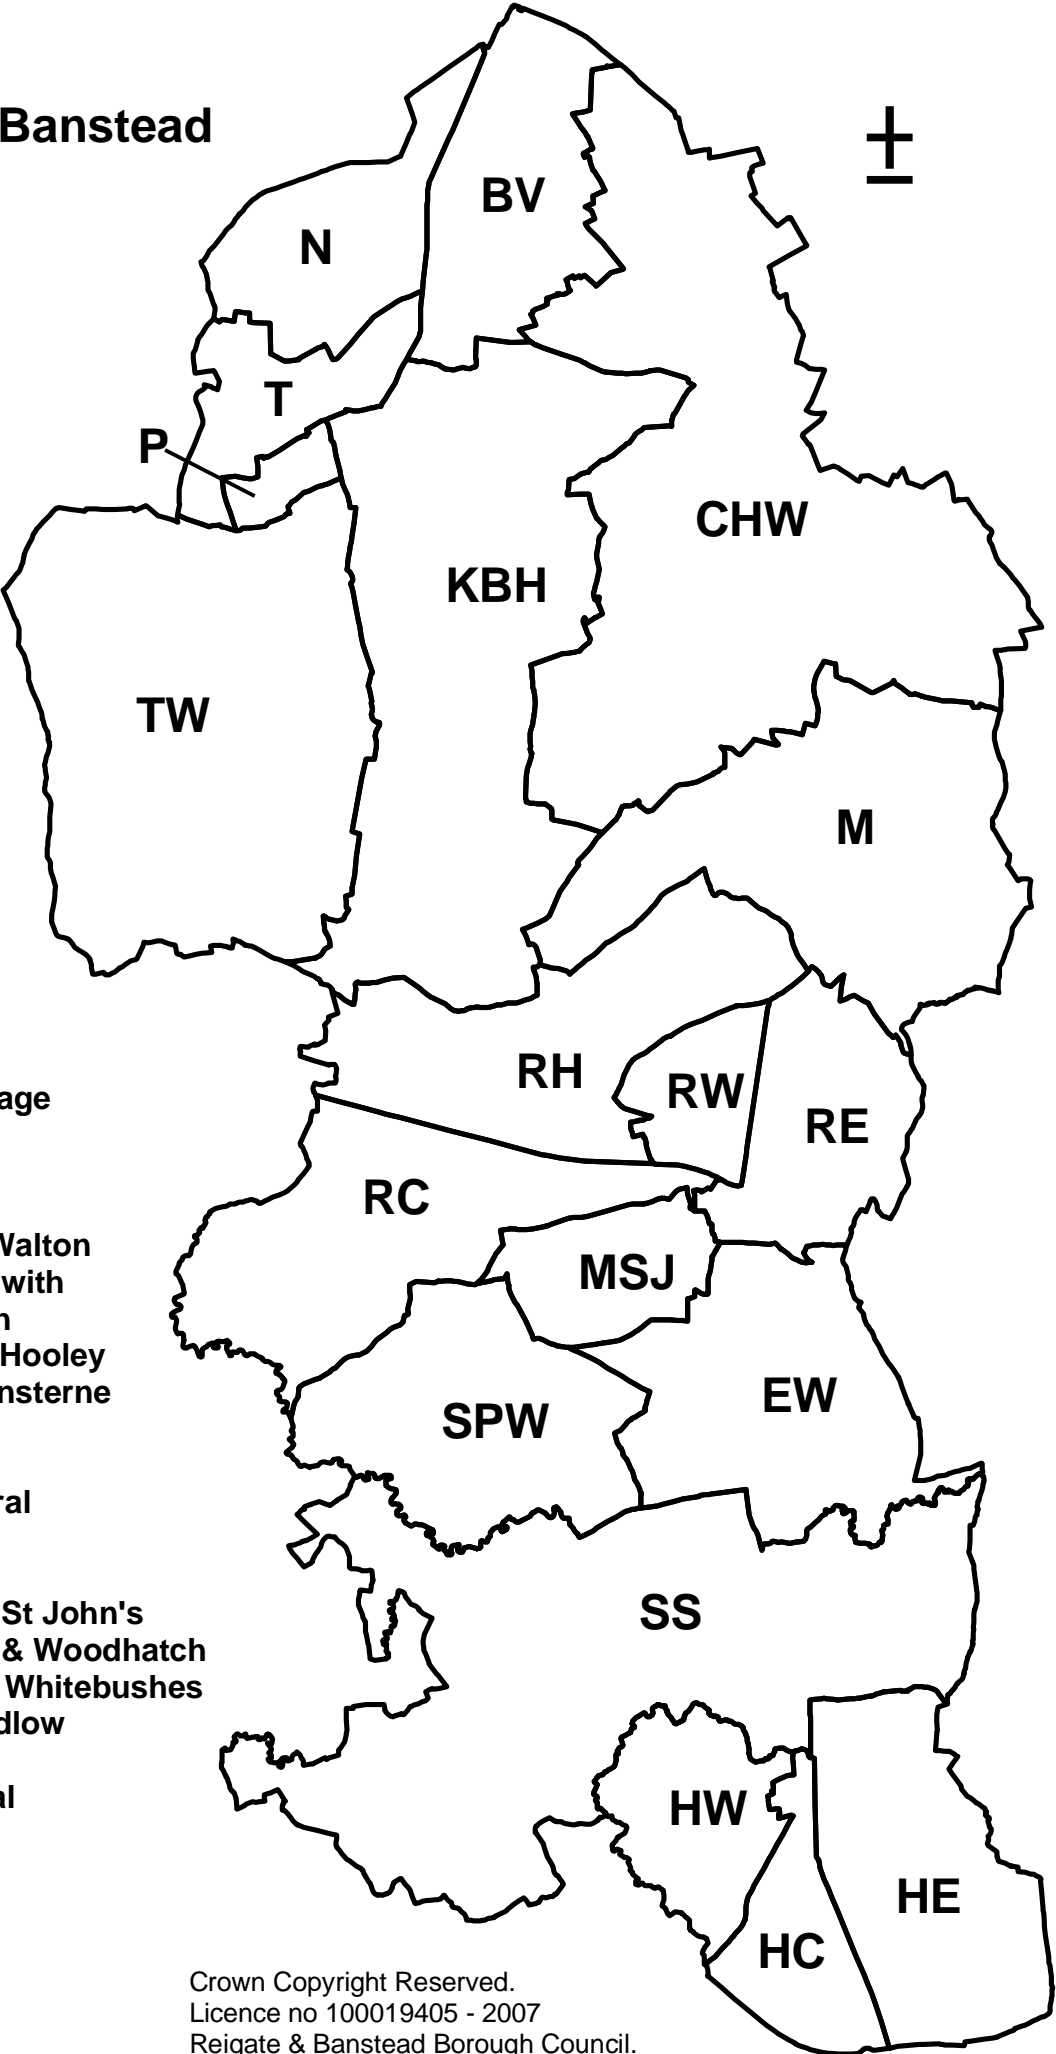

**Reigate & Banstead  
Wards**

- BV - Banstead Village**
- N - Nork**
- T - Tattenhams**
- P - Preston**
- TW - Tadworth & Walton**
- KBH - Kingswood with  
Burgh Heath**
- CHW - Chipstead, Hooley  
& Woodmansterne**
- M - Merstham**
- RH - Reigate Hill**
- RC - Reigate Central**
- RW - Redhill West**
- RE - Redhill East**
- MSJ - Meadvale & St John's**
- SPW - South Park & Woodhatch**
- EW - Earlswood & Whitebushes**
- SS - Salfords & Sidlow**
- HW - Horley West**
- HC - Horley Central**
- HE - Horley East**