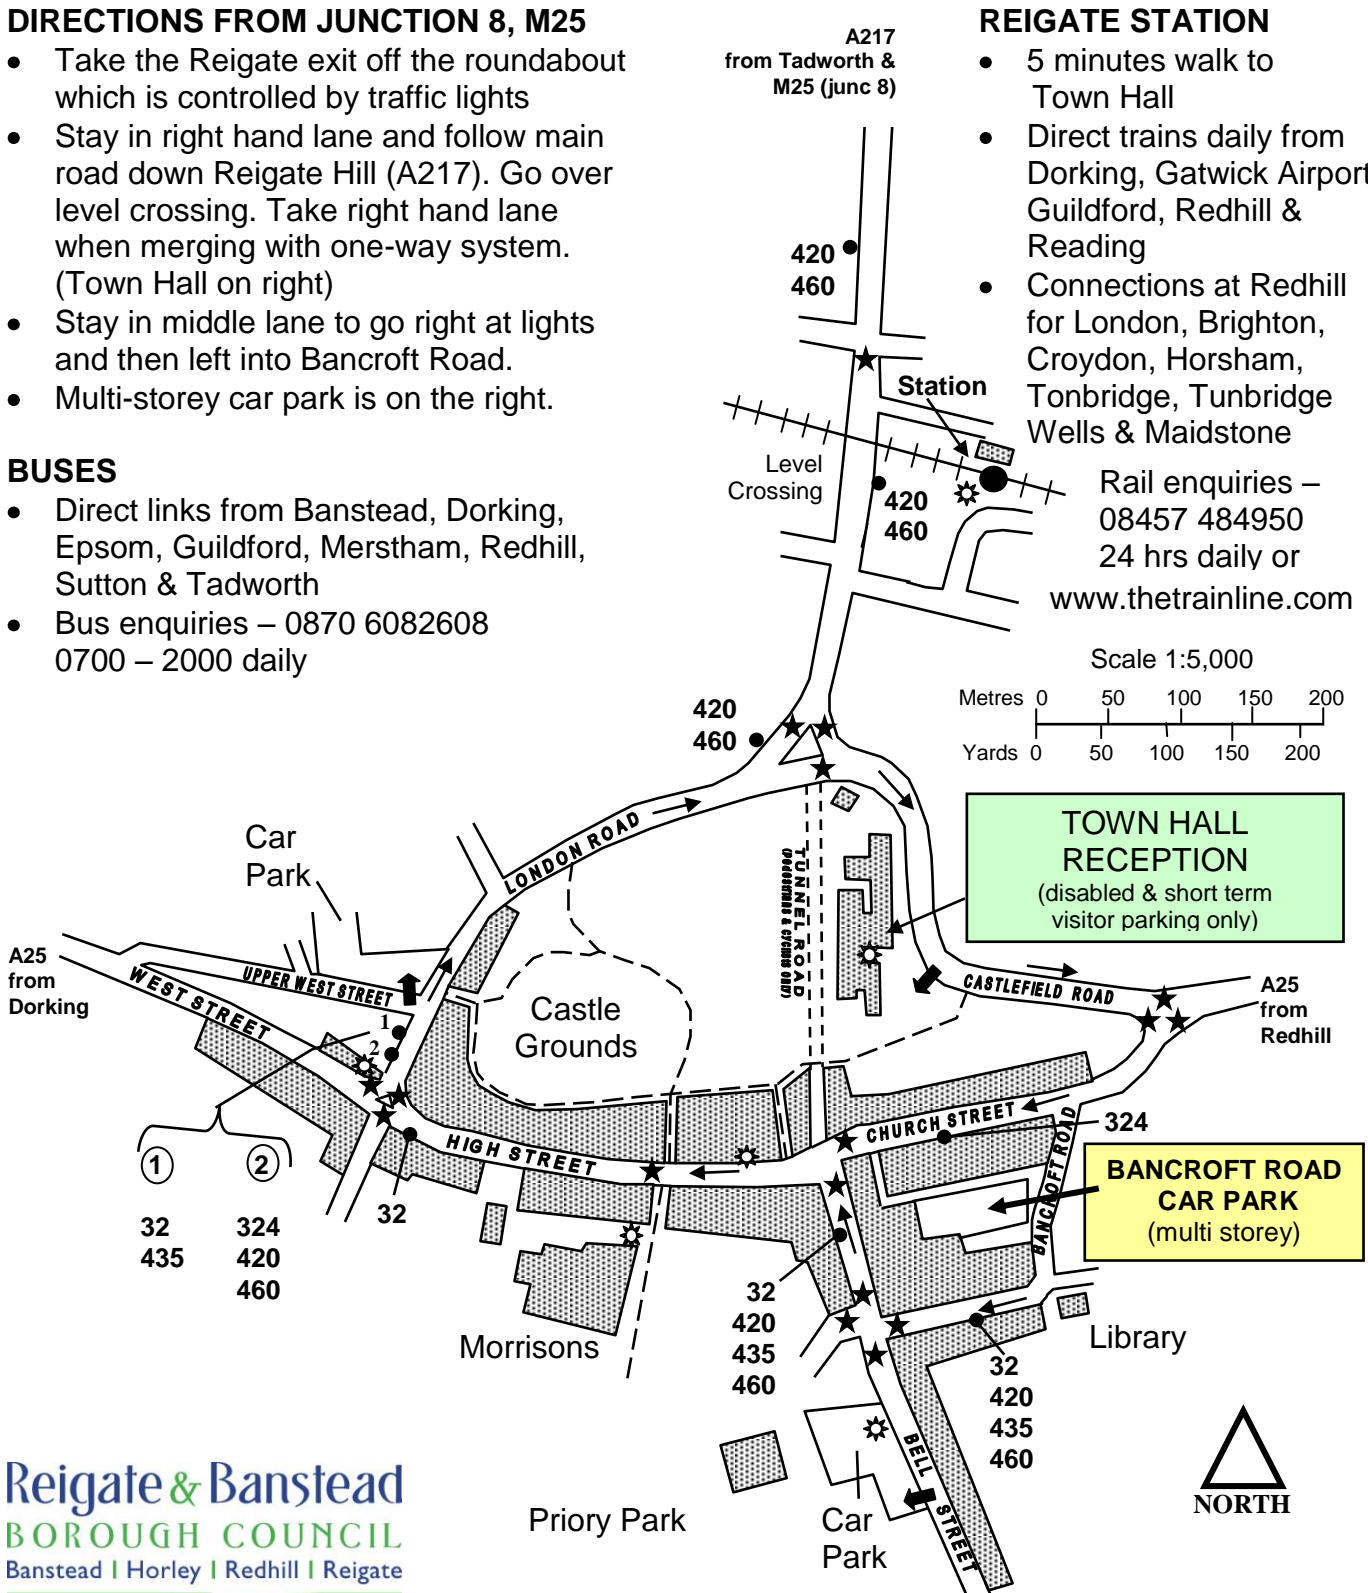

DIRECTIONS FROM JUNCTION 8, M25

- Take the Reigate exit off the roundabout which is controlled by traffic lights
- Stay in right hand lane and follow main road down Reigate Hill (A217). Go over level crossing. Take right hand lane when merging with one-way system. (Town Hall on right)
- Stay in middle lane to go right at lights and then left into Bancroft Road.
- Multi-storey car park is on the right.

BUSES

- Direct links from Banstead, Dorking, Epsom, Guildford, Merstham, Redhill, Sutton & Tadworth
- Bus enquiries – 0870 6082608
0700 – 2000 daily

REIGATE STATION

- 5 minutes walk to Town Hall
- Direct trains daily from Dorking, Gatwick Airport, Guildford, Redhill & Reading
- Connections at Redhill for London, Brighton, Croydon, Horsham, Tonbridge, Tunbridge Wells & Maidstone

Rail enquiries –
08457 484950
24 hrs daily or
www.thetrainline.com

Reigate & Banstead
BOROUGH COUNCIL
Banstead | Horley | Redhill | Reigate

LOCATION MAP FOR TOWN HALL REIGATE

CAR PARKING

There is short term and disabled car parking only at the Town Hall. Please use Bancroft Road Multi-Storey Car Park if you are coming for a meeting.

- BUS STOP
- ⊙ CYCLE RACKS
- ★ PEDESTRIAN CROSSING
- - - PEDESTRIAN ACCESS
- ➡ CAR PARK ENTRANCE
- ← ONE WAY SYSTEM