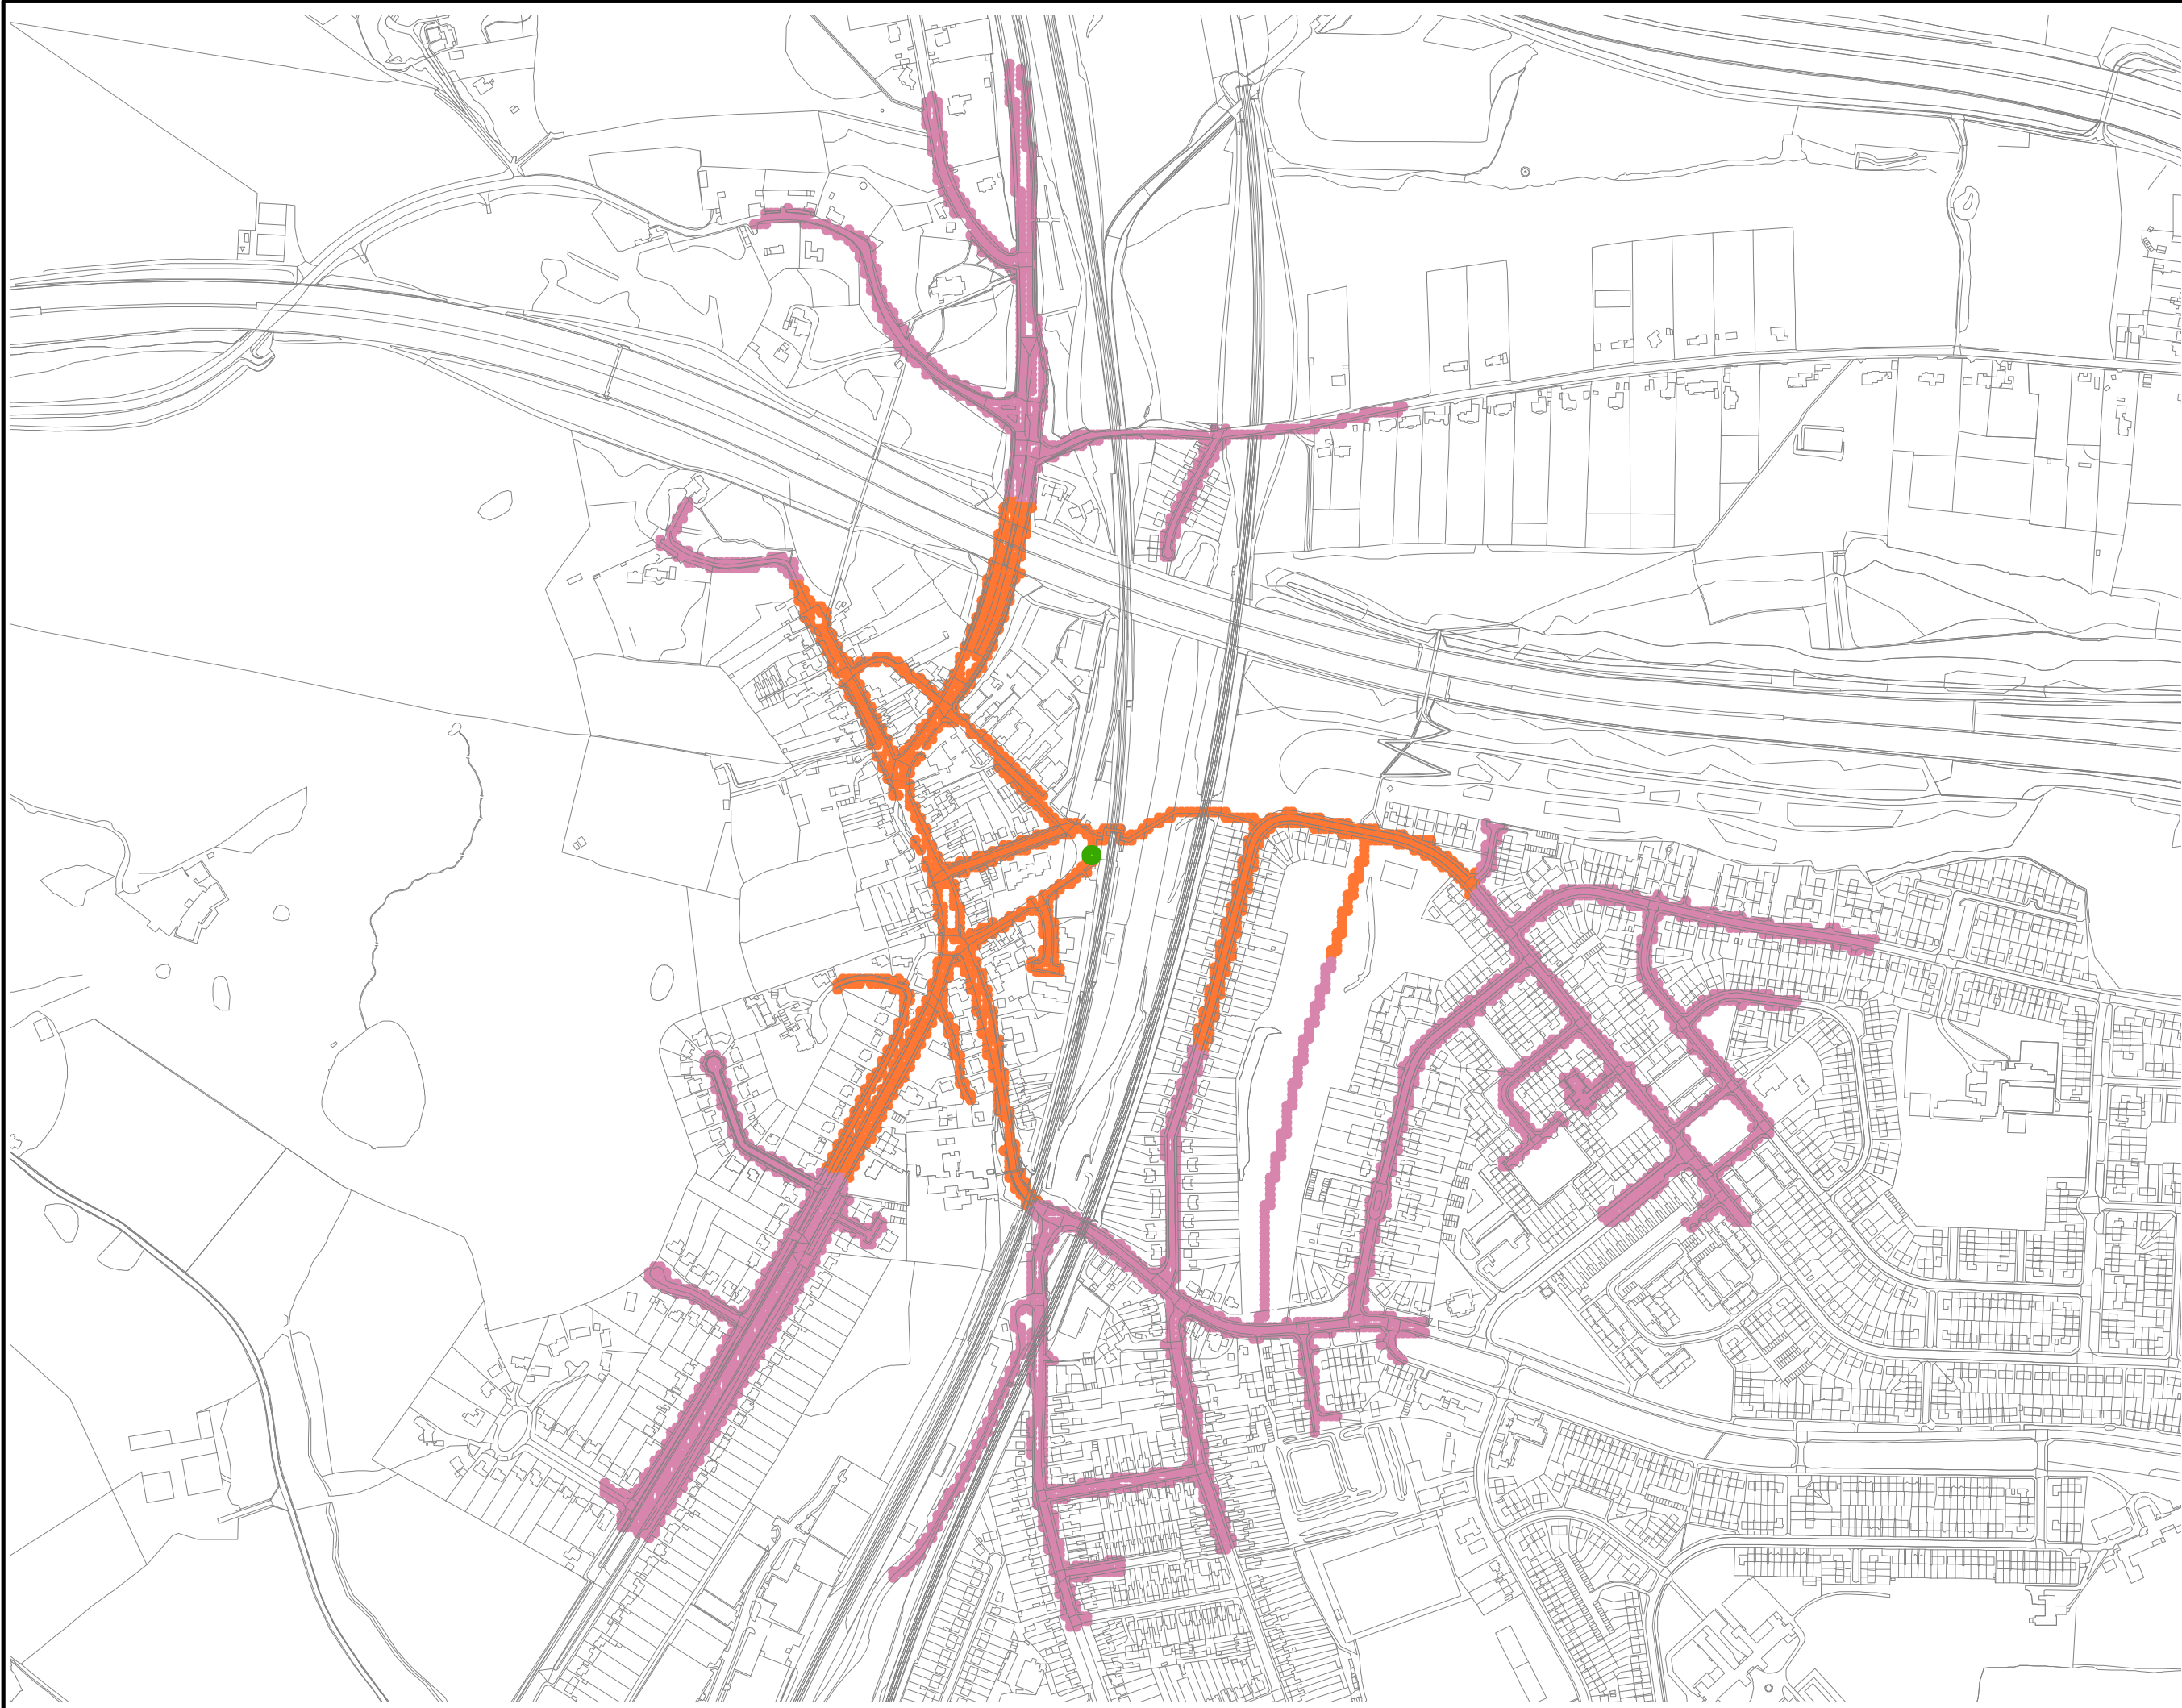

Legend

-  Railway Stations
- Railway Station Catchment Areas**
 -  0 - 400 m
 -  400 - 800 m

0 25 50 100 150 200
Metres

CLIENT
REIGATE AND BANSTEAD
BOROUGH COUNCIL

PROJECT
BOROUGH OF REIGATE AND
BANSTEAD: LANDSCAPE
CHARACTER ASSESSMENT

TITLE
FigureText

Kingswood Railway Station

SCALE	DATE	DRAWN
1:5,000 at A3	06/06/2008	NBJ

Legend

- Railway Stations
- Railway Station Catchment Areas**
- 0 - 400 m
- 400 - 800 m

CLIENT
REIGATE AND BANSTEAD
BOROUGH COUNCIL

PROJECT
BOROUGH OF REIGATE AND
BANSTEAD: LANDSCAPE
CHARACTER ASSESSMENT

TITLE
FigureText
Merstham Railway Station

SCALE	DATE	DRAWN
1:5,500 at A3	06/06/2008	NBJ