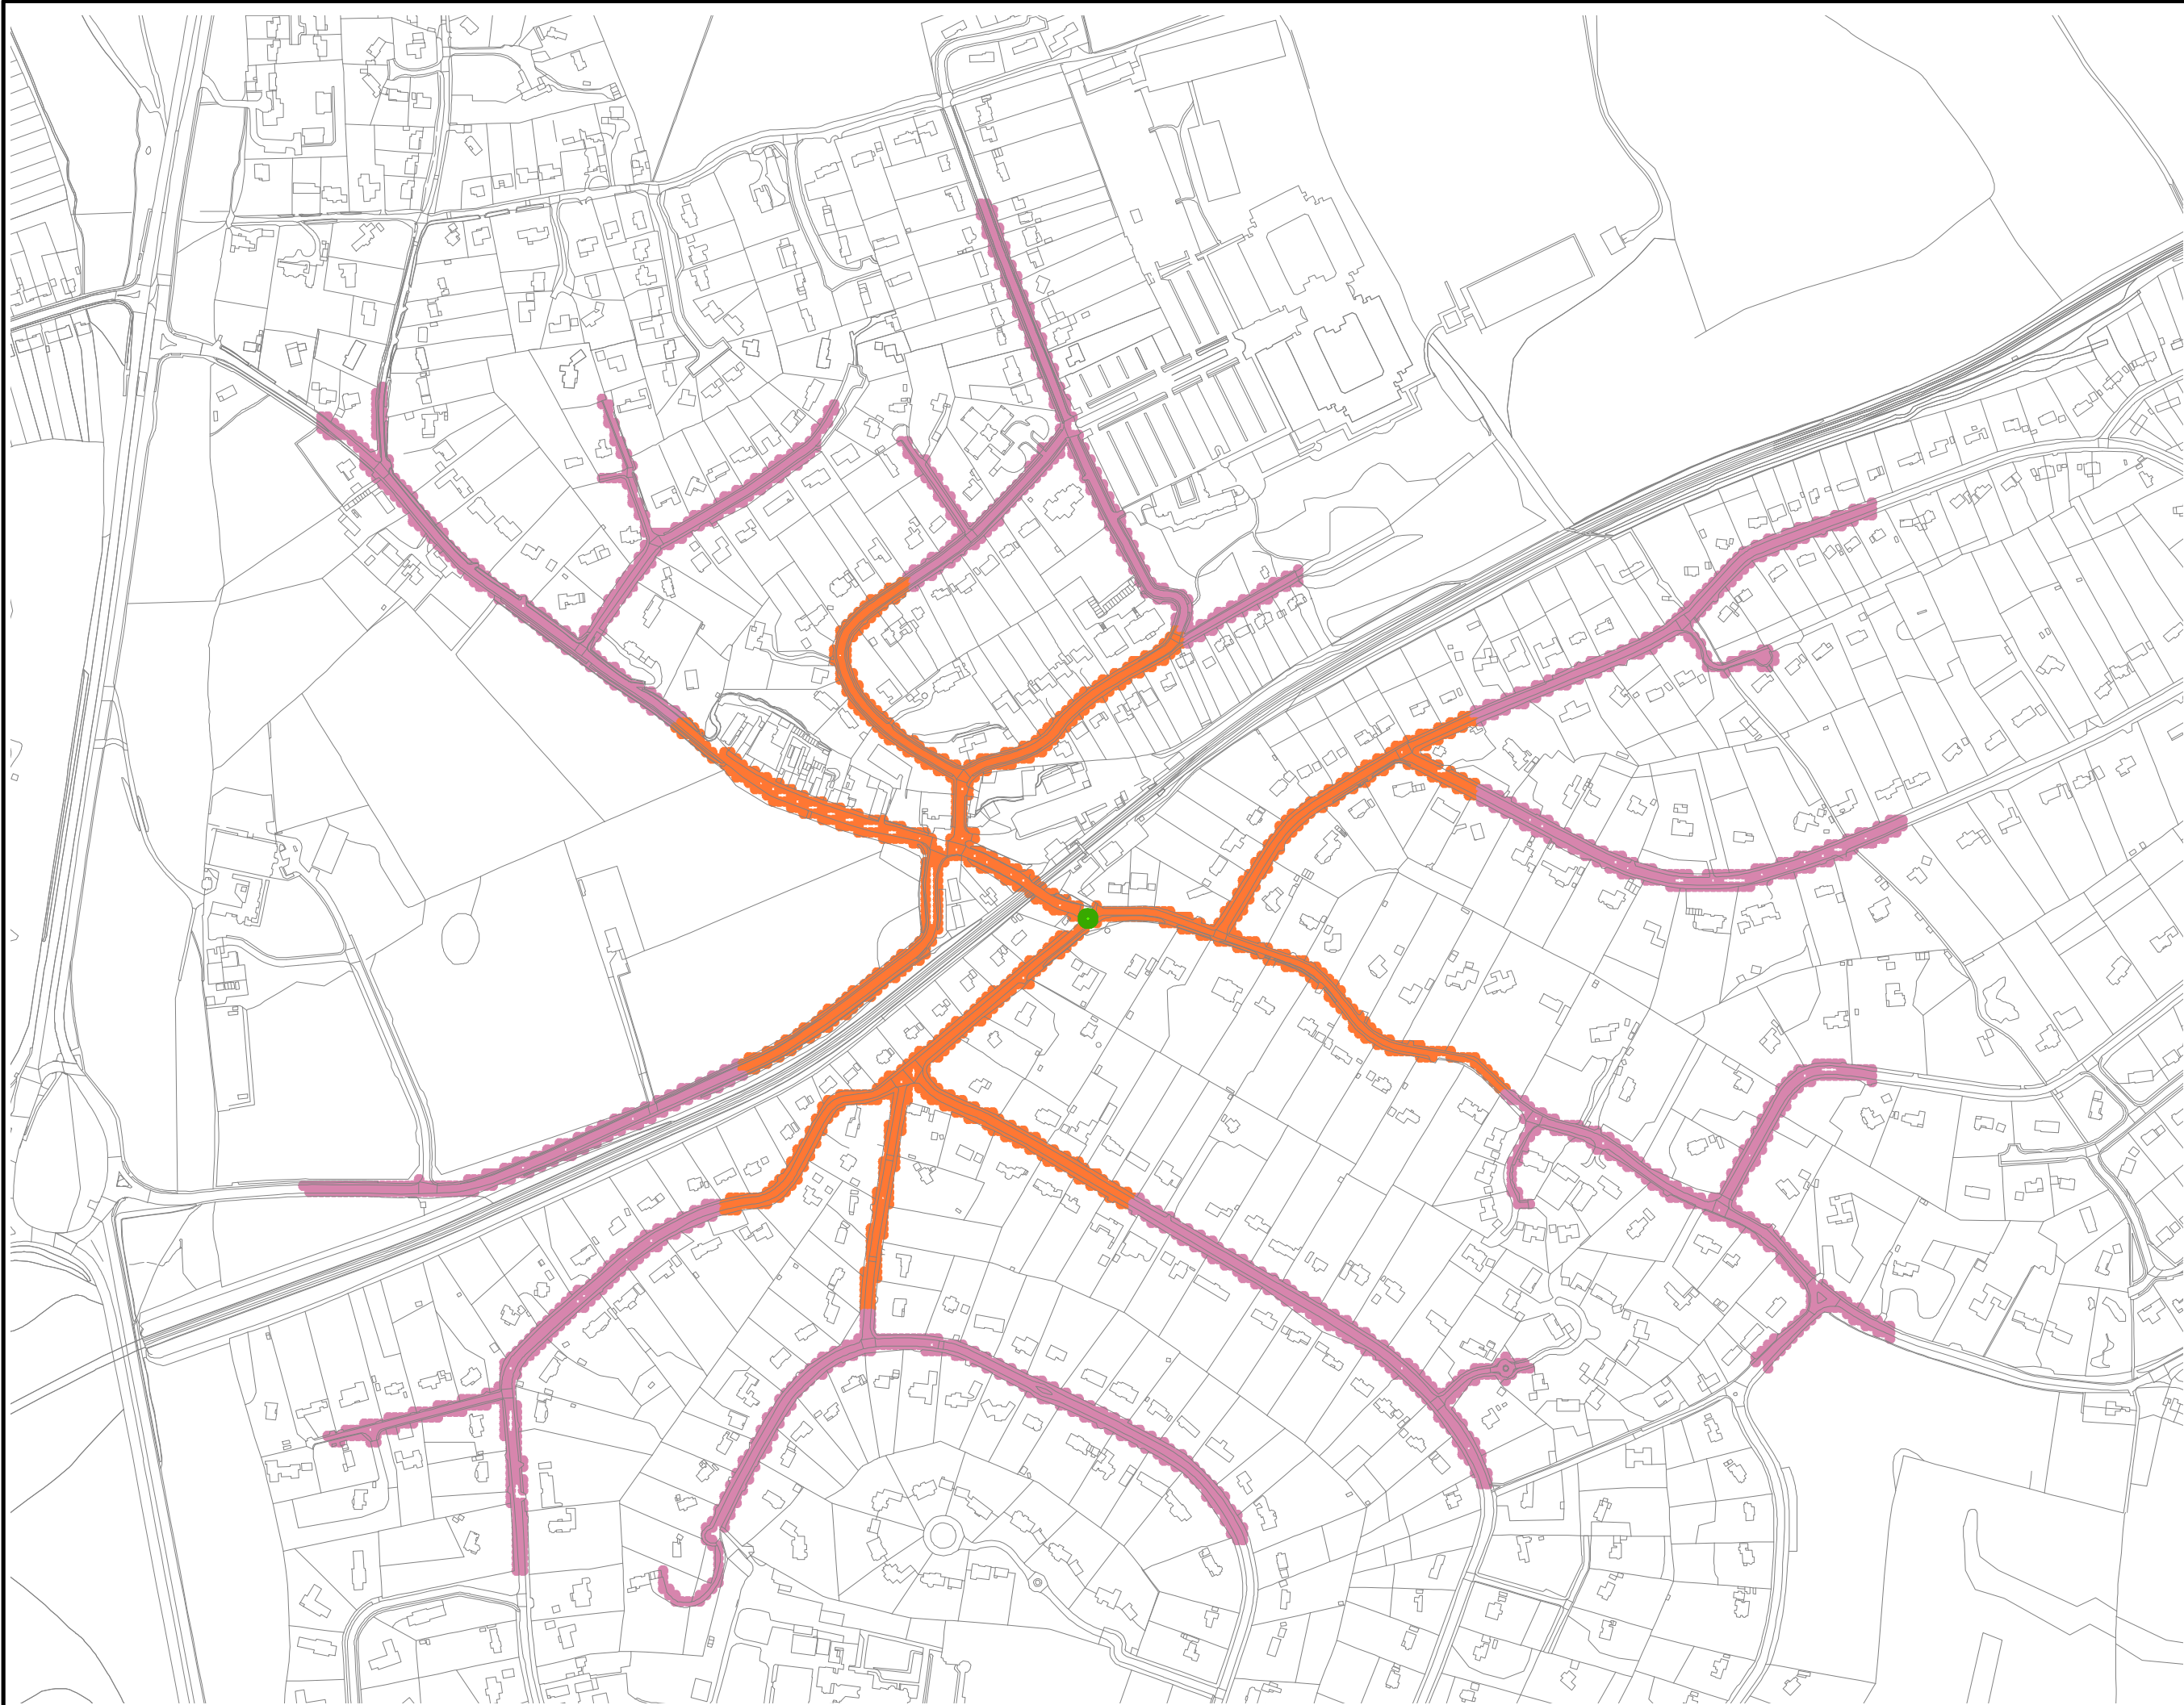

Legend

-  Railway Stations
- Railway Station Catchment Areas**
 -  0 - 400 m
 -  400 - 800 m

0 25 50 100 150 200
Metres

CLIENT
REIGATE AND BANSTEAD
BOROUGH COUNCIL

PROJECT
BOROUGH OF REIGATE AND
BANSTEAD: LANDSCAPE
CHARACTER ASSESSMENT

TITLE
FigureText

Kingswood Railway Station

SCALE	DATE	DRAWN
1:5,000 at A3	06/06/2008	NBJ

Legend

- Railway Stations
- Railway Station Catchment Areas**
- 0 - 400 m
- 400 - 800 m

CLIENT
REIGATE AND BANSTEAD
BOROUGH COUNCIL

PROJECT
BOROUGH OF REIGATE AND
BANSTEAD: LANDSCAPE
CHARACTER ASSESSMENT

TITLE
FigureText
Merstham Railway Station

SCALE	DATE	DRAWN
1:5,500 at A3	06/06/2008	NBJ